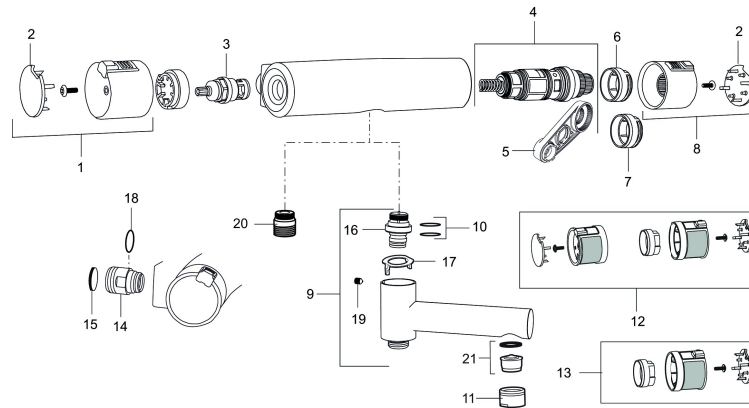

## Sparepartlist

NO.	ART NO.	RSK	DESCRIPTION
1	409353.AA	8345088	On/off handle, complete, chrome, retail packed
1	409353.0011AA	8345087	On/off handle, complete, chrome/black, retail packed
2	409358.AA	8345089	End cover, chrome, retail packed
2	409358.0011AA	8345090	End cover, black, retail packed
3	409354.AA	8345137	Ceramic headwork, retail packed
4	409355.AE	8345136	Thermostatic cartridge, complete, with service tool
5	891096.AE	8345921	Service tool
6	409363.AE	8346505	Scalding protection ring, (standard)
7	409364.AE	8346506	Scalding protection ring, (max 42 °C)
8	409352.AA	8345086	Temperature handle, complete, chrome, retail packed
8	409352.0011AA	8345085	Temperature handle, complete, chrome/black, retail packed
9	409356	8344853	Swivel spout, for conversion of shower mixer to bath/shower mixer, chrome
10	209519.AE	8938340	O-ring, for swivel spout
11	131415.AE	8281512	Housing M24 utv., 15 mm, chrome
12	409370.AA	8345139	Rebuild kit, care, black/chrome, retail packed
12	409370.0085AA	8345162	Rebuild kit, care, lime/black, retail packed
12	409370.0095AE	8345210	Rebuild kit, care, red/black

NO.	ART NO.	RSK	DESCRIPTION
13	409440.AE	8345211	Rebuild kit with fixed temp. stop, care, chrome
14	409360.AA	8187781	Inlet connector 150 c/c (left-handed thread), retail packed
14	409361.AE	8228492	Inlet connector 160 c/c
15	409359.AA	8345172	Filter kit for connecting links, retail packed
16	409366.AE		Nipple M18x1 with o-ring for bath mixer
17	129154.AE	8295332	Stop ring
18	129131.AE	8295316	O-ring (18,1 x 1,6), 2 pcs
19	708655.AE	8295447	Locking screw
20	409365.AE	8187026	Nipple M18x1 - G1/2
21	139783.AE	8281546	Aerator inlet, 20–24 l/min at 300 kPa