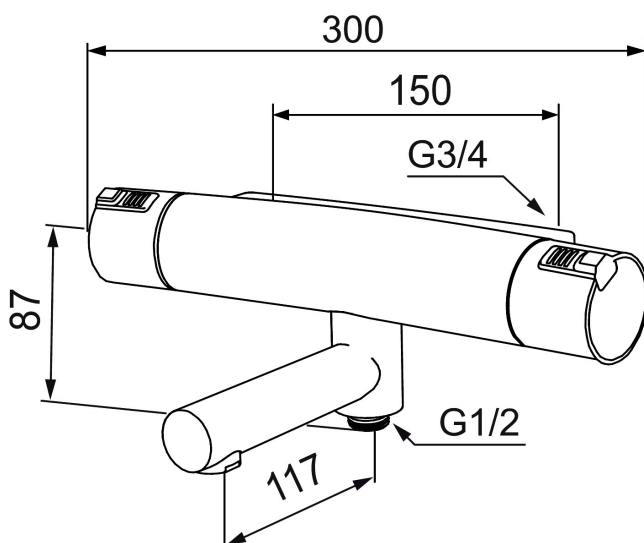

MORA MMIX T5 bath mixer

Mora MMIX combines elegance and ergonomic design with energy-efficiency. Soft geometric curves and a timeless style characterise the entire Mora MMIX range. The mixers were developed according to our unique EcoSafe™ concept focusing on low energy consumption and long-term environmental care.

Article number: 730100.DB

Description: Chrome, 150 c/c, incl. s-connection (2x701001)

Unique characteristics

- Swivel spout with built-in diverter
- Pressure balanced thermostatic mixer
- Temperature handle with safety stop at 38°C
- With Eco-function
- Lead Free material
- Approved non-return valves, EN-Standard EN1717

Backflow protection unit type