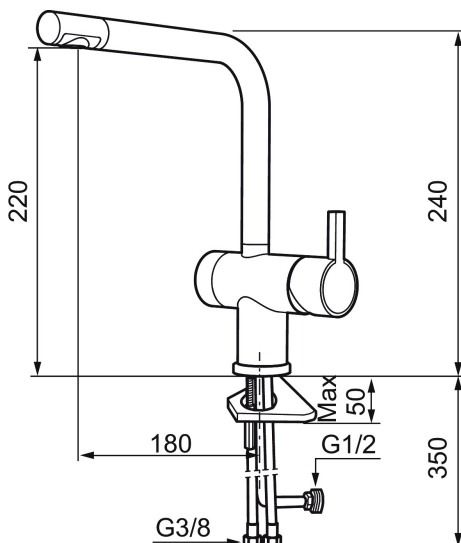

Article number: 707115 Flow 3 bar: 8.1 l/m

Description: Chrome

Unique characteristics

Backflow protection unit type

- ESS (energy saving system)
- Ceramic cartridge
- Adjustable flow control and temperature limiter
- Eco (energy and water saving constant flow aerator, 7,6 l/min at 200–600 kPa)
- Soft PEX® hoses with 3/8" connecting nut (stainless steel braided)
- Swivel spout, limitation part for 60°, 120° or 360° included
- With dishwasher valve, switchable between cold and hot water. Pre-set on cold water
- Hole diameter Ø32-35 mm