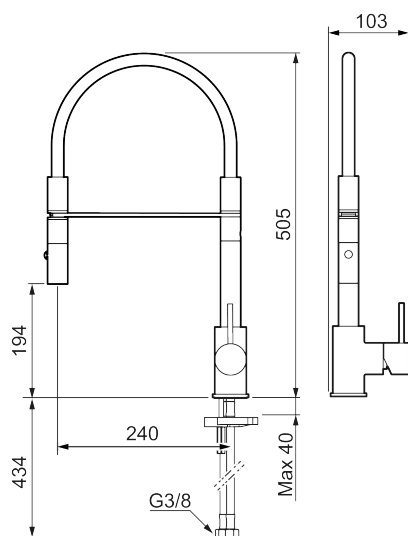

Article number: 272081.60CA **Flow 3 bar:** 6.0 l/m

Description: Polished brass PVD

Unique characteristics

Backflow protection unit type **EB**

- Nozzle with two spray patterns (normal and rinse)
- Ceramic cartridge
- Adjustable flow control and temperature limiter
- Swivel spout, limitation part for 60°, 85°, 110° or 360° included
- Soft PEX® hoses with 3/8" connecting nut (stainless steel braided)
- Approved non-return valves, EN-Standard EN1717
- Hole diameter Ø34-37 mm