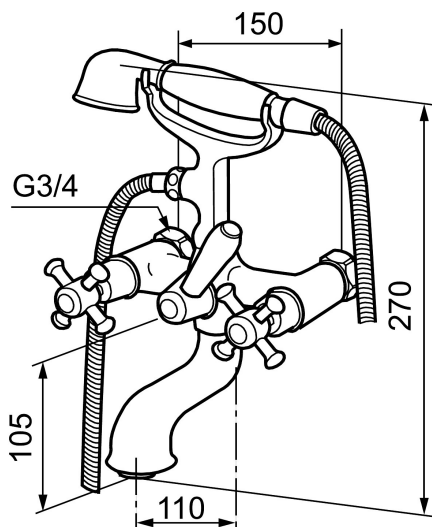

Unique characteristics

MORA CLASSIC bath mixer

Mora Classic is an exclusive range of taps with solid, rounded lines that embrace the design ideals of the past. All the parts are made of metal with genuine Mora quality. Mora Classic bath mixers provide outstanding comfort and safety and add an exclusive touch to your whole bathroom interior. All the mixers have a ceramic seal as standard. This is modern technology fused with classic style at its best.

Article number: 700624

Description: Chrome

- With shower hose and hand shower
- With diverter
- Projection with connectors 186 mm
- Distance from wall to center spout 170 mm