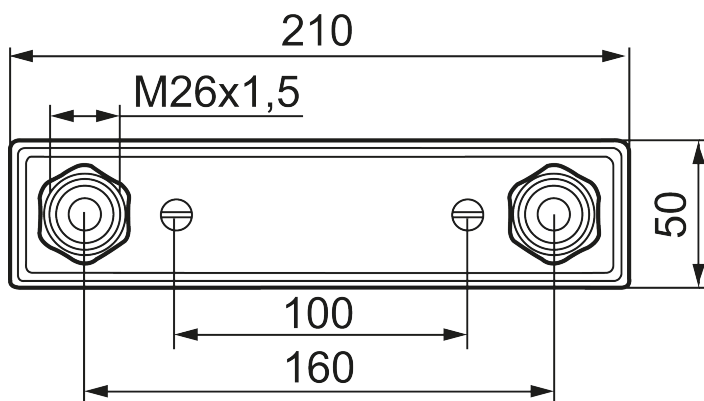

Wall Plate 160 c/c, for PE-X-, PE-RT-, PB- and multilayer-pipes

We have a wide selection of wall plate in a choice of six colours, with screws that match the colour of the plate. Brackets are available for the models P-EX 15 and P-EX 16 and in 150 and 160 c/c.

Article number: 650281

Description: Chrome, D: Ø16

Unique characteristics

- For concealed fitting
- With screws and wall seal
- Connection remains on the surface of the wall

Connections has product certification issued by a product certification body in Sweden, RISE Certification, for:

- PE-X enligt EN ISO 15875: 15x2.5, 16x2.0 & 16x2.2
- PE-RT enligt EN ISO 22391: 15x2.5 & 16x2.2
- PB enligt EN ISO 15876: 16x2.0

Multilayer pipe by manufacture:

- Uponor UNI PIPE PE-RT/AL/PE-RT 16*2
- Thermotech MultiSystem AluComposite PE-RT Type2/AL/PE-RT Typ2 16*2
- Roth Systemrohr Alu-Laserplus 16*2 mm PE-RT TypII/Al/PE-RT TypII
- LK PAL Universal Pipe A16 16*2,0
- TECElogo dimension 16 – multilayer pipe – PE-RT/Al/PE-RT 16*2,0 mm
- TECElogo dimension 16 – multilayer pipe – PE-Xc/Al/PE-RT 16*2,0 mm
- FRÄNKISCHE turatec multi 16*2 PE-RT III/Al/PE-RT II
- HENCO RIXc PE-Xc/Al/PE-Xc 16*2