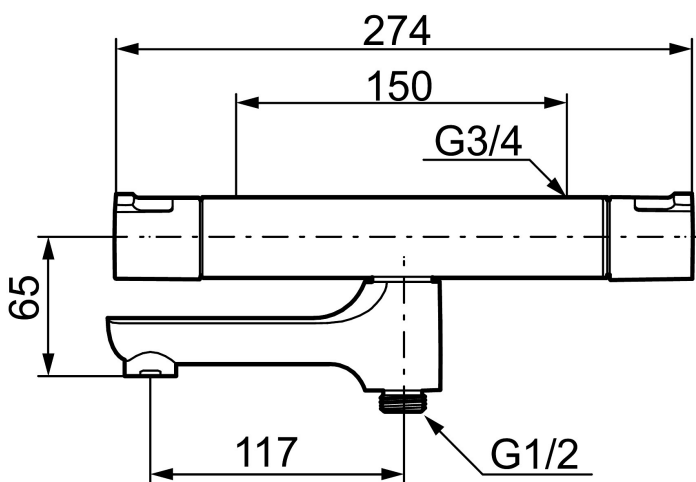

Article number: 240100

Description: Chrome, 150 c/c

- Swivel spout with built-in diverter
- Temperature handle with safety stop at 38°C and 42°C
- With Eco-function
- Approved non-return valves, EN-Standard EN1717
- Extra user-friendly grips, approved by the Rheumatism Association in Sweden

Unique characteristics

Backflow protection unit type 

PRODUCT DESCRIPTION

MORA CERA T4 bath mixer

A bathroom is a place for relaxation, pleasure and recharging your batteries. So fill it with enjoyment. Save energy effortlessly, protect against fluctuations in water temperature, take an extra long shower with a clear conscience. Mora Cera puts quality time in your bathroom in countless ways.

Article number: 240100

Sparepartlist

NO.	ART NO.	RSK	DESCRIPTION
1	409653.AA	8345188	On/off handle, complete, chrome, retail packed
2	409658.AA	8345190	End cover, chrome, retail packed
3	S600274	8397028	Ceramic headwork (G15)
4	708079.AE		Eco, Stop ring, on/off
5	708764.AE	8345114	Thermostatic cartridge
6	209556.AE	8345184	Stop ring, temperature
7	409654.AA	8345189	Temperature handle, complete, chrome, retail packed
8	409656	8344876	Swivel spout, for conversion of shower mixer to bath/shower mixer, chrome
9	209519.AE	8938340	O-ring, for swivel spout
10	131415.AE	8281512	Housing M24 utv., 15 mm, chrome
11	409650.AA	8345187	On/off- and temperature handle, complete, chrome, retail packed
12	708338.AE		Non-return valve (2 pcs)
13	139465.AE	8186872	Non-return valve, with lock ring
14	708080.AE		Holder for filter, complete
15	709339.AE	8938274	Gasket 24/15x2, 2 pcs

NO.	ART NO.	RSK	DESCRIPTION
16	129380.AE	8345651	Non-return valve (2 pcs)
17	409659.AE	8187025	Shower connector M18x1xG1/2
18	38521000	8295345	Stop ring
19	139783.AE	8281546	Aerator inlet, 20–24 l/min at 300 kPa
20	209494.AE	8314141	Spout nipple incl cover ring