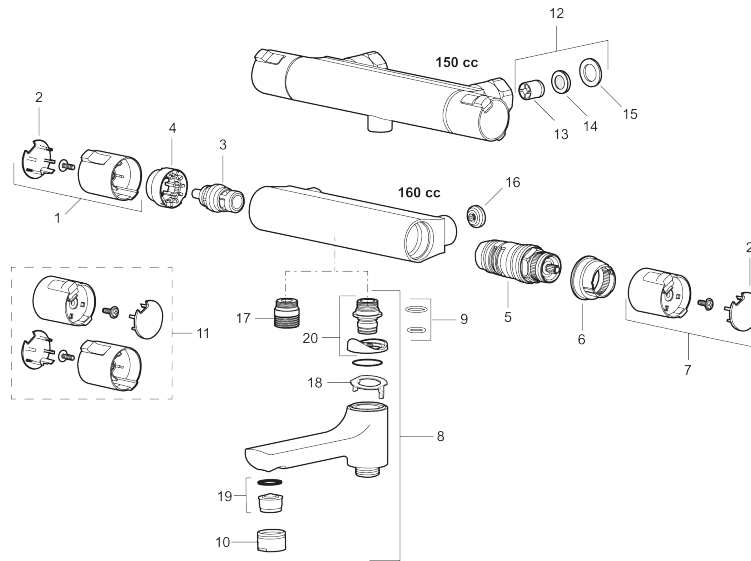

Article number: 240100

Description: Chrome, 150 c/c

- Swivel spout with built-in diverter
- Temperature handle with safety stop at 38°C and 42°C
- With Eco-function
- Approved non-return valves, EN-Standard EN1717
- Extra user-friendly grips, approved by the Rheumatism Association in Sweden

Unique characteristics

Backflow protection unit type 

PRODUCT DESCRIPTION

MORA CERA T4 bath mixer

A bathroom is a place for relaxation, pleasure and recharging your batteries. So fill it with enjoyment. Save energy effortlessly, protect against fluctuations in water temperature, take an extra long shower with a clear conscience. Mora Cera puts quality time in your bathroom in countless ways.

Article number: 240100

Sparepartlist

NO.	ART NO.	RSK	DESCRIPTION
1	409653.AA	8345188	On/off handle, complete, chrome, retail packed
2	409658.AA	8345190	End cover, chrome, retail packed
3	S600274	8397028	Ceramic headwork (G15)
4	708079.AE		Eco, Stop ring, on/off
5	708764.AE	8345114	Thermostatic cartridge
6	209556.AE	8345184	Stop ring, temperature
7	409654.AA	8345189	Temperature handle, complete, chrome, retail packed
8	409656	8344876	Swivel spout, for conversion of shower mixer to bath/shower mixer, chrome
9	209519.AE	8938340	O-ring, for swivel spout
10	131415.AE	8281512	Housing M24 utv., 15 mm, chrome
11	409650.AA	8345187	On/off- and temperature handle, complete, chrome, retail packed
12	708338.AE		Non-return valve (2 pcs)
13	139465.AE	8186872	Non-return valve, with lock ring
14	708080.AE		Holder for filter, complete
15	709339.AE	8938274	Gasket 24/15x2, 2 pcs

NO.	ART NO.	RSK	DESCRIPTION
16	129380.AE	8345651	Non-return valve (2 pcs)
17	409659.AE	8187025	Shower connector M18x1xG1/2
18	38521000	8295345	Stop ring
19	139783.AE	8281546	Aerator inlet, 20–24 l/min at 300 kPa
20	209494.AE	8314141	Spout nipple incl cover ring