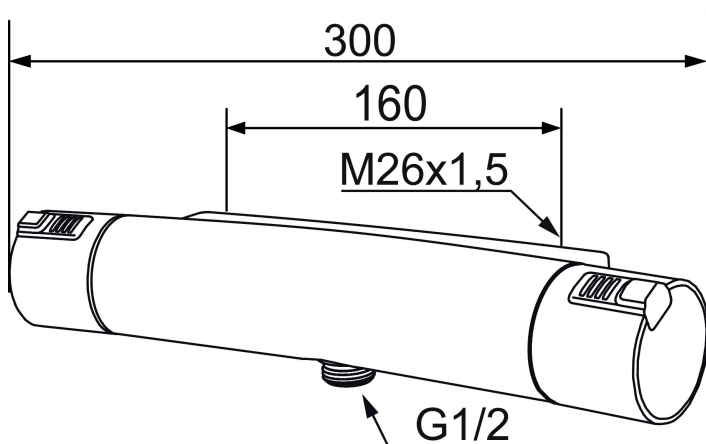

MORA MMIX T5 shower mixer

Mora MMIX combines elegance and ergonomic design with energy-efficiency. Soft geometric curves and a timeless style characterise the entire Mora MMIX range. The mixers were developed according to our unique EcoSafe™ concept focusing on low energy consumption and long-term environmental care.

Article number: 731000

Description: Chrome, 160 c/c

Unique characteristics

Backflow protection unit type 

- With shower connection down
- Pressure balanced thermostatic mixer
- Temperature handle with safety stop at 38°C
- With Eco-function
- Lead Free material
- Approved non-return valves, EN-Standard EN1717