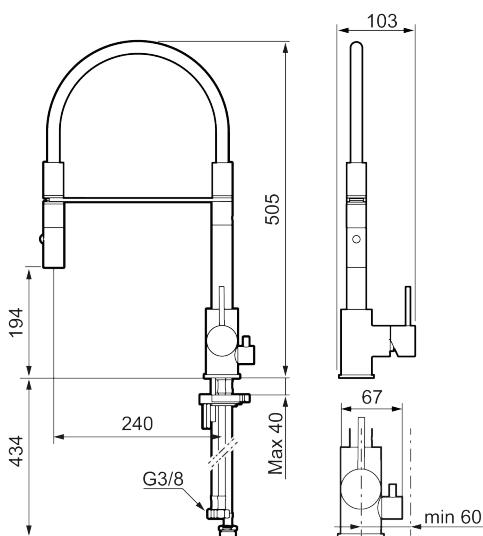

Article number: 272091.22CA Flow 3 bar: 6.0 l/m

Description: Matte white

Unique characteristics

Backflow protection unit type **EB**

- Nozzle with two spray patterns (normal and rinse)
- Ceramic cartridge
- Adjustable flow control and temperature limiter
- Swivel spout, limitation part for 60°, 85°, 110° or 360° included
- Soft PEX® hoses with 3/8" connecting nut (stainless steel braided)
- Approved non-return valves, EN-Standard EN1717
- Hole diameter Ø34-37 mm