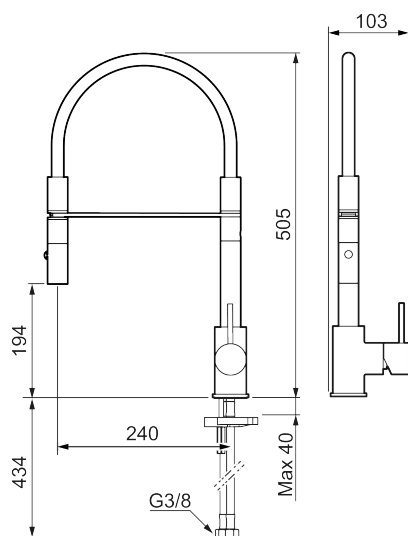

Article number: 272081.60CA Flow 3 bar: 6.0 l/m

Description: Polished brass PVD

Unique characteristics

Backflow protection unit type **EB**

- Nozzle with two spray patterns (normal and rinse)
- Ceramic cartridge
- Adjustable flow control and temperature limiter
- Swivel spout, limitation part for 60°, 85°, 110° or 360° included
- Soft PEX® hoses with 3/8" connecting nut (stainless steel braided)
- Approved non-return valves, EN-Standard EN1717
- Hole diameter Ø34-37 mm