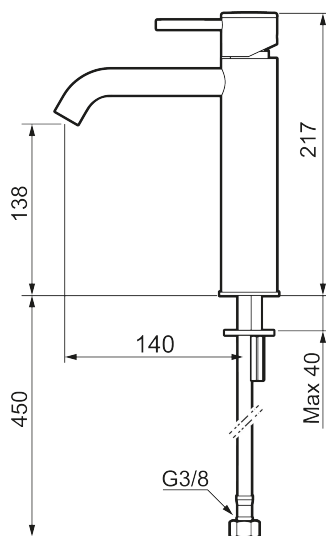

MORA INXX II soft, medium basin mixer

INXX II basin mixers are available in three different heights, including medium which is suitable for larger basins. With its durable, trendy polished brass finish and essential design, the INXX II soft enhances the feeling of comfort, quality and elegance in your bathroom. The mixer has been tested and approved according to current building regulations and is energy-efficient, which means it reduces water and energy use without compromising on comfort. A push down-waste in a matching colour is available as an accessory.

Article number: 273011.60CA Flow 3 bar: 4.5 l/m

Description: Polished brass PVD

Unique characteristics

Backflow protection unit type **AA**

- Keramisk tätning
- Omställbar flödesbegränsning och temperaturspär
- Flexibla anslutningsrör i metallomspunnen Soft PEX®
- Hålmått Ø34-37 mm