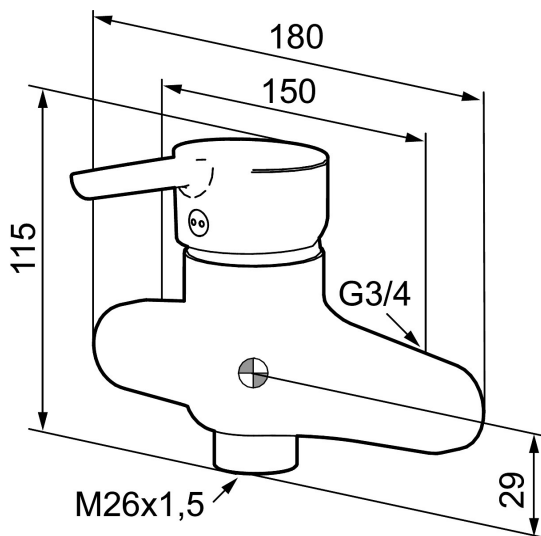

Unique characteristics

MORA MMIX W1 single lever mixer

Mora MMIX combines elegance and ergonomic design with energy-efficiency. Soft geometric curves and a timeless style characterise the entire Mora MMIX range. The mixers were developed according to our unique EcoSafe™ concept focusing on low energy consumption and long-term environmental care.

Article number: 731420.tt

Description: Chrom, incl. s-connection (2x701001), with Turbo-Jet function

- ESS (energy saving system)
- Ceramic cartridge with soft closing function
- Adjustable flow control and temperature limiter
- Projection with connectors 163 mm
- Approved non-return valves, EN-Standard EN1717
- Spout must be ordered separately, see chapter for spout