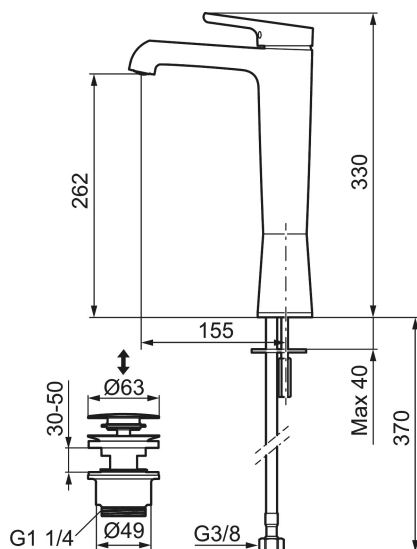

MORA ONE basin mixer

Mora One is an elegant and strict series of mixers expressing usability, beauty and durability. Mora One is inspired by the 90-year old history of Mora Armatur, but is designed for a modern home. An inspiration to Thomas Sandell, architect and designer, when developing the Mora One was the classical outdoor water pump. Mora One has the same conical body and sharp transitions to the flat surfaces as an old water pump. Mora One has an advanced and reliable technique. The mixers are contributing to a more sustainable environment by saving as much water and energy as possible without compromising on comfort.

Article number: 263091.CA Flow 3 bar: 4.8 l/m

Description: Chrome

Unique characteristics

Backflow protection unit type 

- With push-down waste
- ESS (energy saving system)
- Ceramic cartridge with soft closing function
- Adjustable flow control and temperature limiter
- Eco (energy and water saving constant flow aerator, 5 l/min at 200–600 kPa)
- Soft PEX[®] hoses with 3/8" connecting nut (stainless steel braided)
- Hole diameter Ø34-37 mm