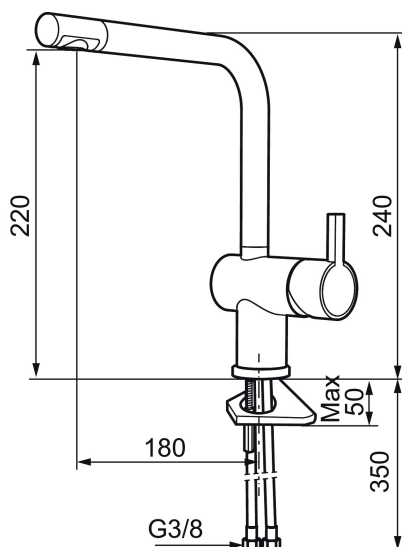

Article number: 707110 Flow 3 bar: 8.1 l/m

Description: Chrome

Unique characteristics

Backflow protection unit type

- ESS (energy saving system)
- Ceramic cartridge
- Adjustable flow control and temperature limiter
- Eco (energy and water saving constant flow aerator, 7,6 l/min at 200–600 kPa)
- Soft PEX[®] hoses with 3/8" connecting nut (stainless steel braided)
- Swivel spout, limitation part for 60°, 120° or 360° included
- Hole diameter Ø32-35 mm