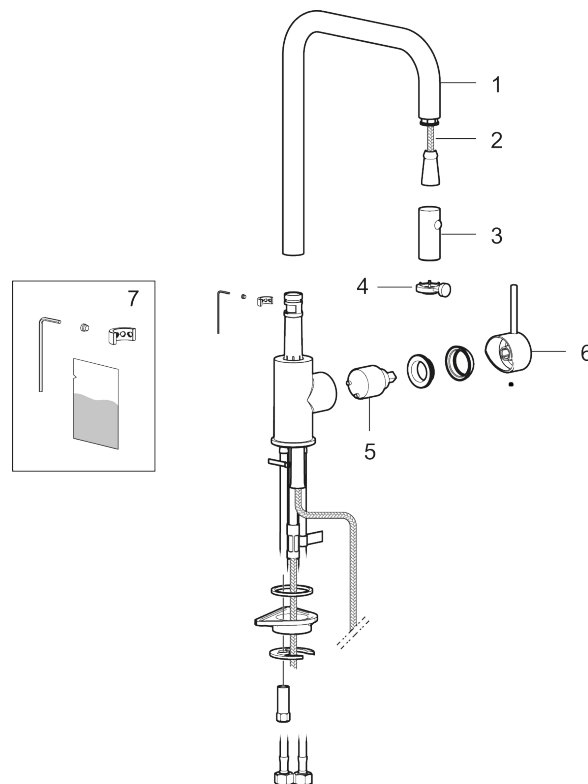

### Unique characteristics

Backflow protection unit type 

**Article number:** 272031.CA **Flow 3 bar:** 5.9 l/m  
**Description:** Chrome

- Pull out telescopic nozzle with two spray patterns (normal and rinse)
- Adjustable flow control and temperature limiter
- Soft PEX<sup>®</sup> hoses with 3/8" connecting nut (stainless steel braided)
- Swivel spout 130°, adaptable for different sinks
- Approved non-return valves, EN-Standard EN1717
- Hole diameter Ø34-37 mm

# MORA INXX II pullout kitchen mixer

Combining a durable chromed finish and a soft design language, the INXX II pullout faucet brings a sense of luxury and elegance to the kitchen.

The mixer has a pullout hand spray, with the option to switch between a regular water stream and a shower. The stream returns to normal when the water is turned off.

## Sparepartlist

NO.	ART NO.	RSK	DESCRIPTION
1	S600235	8387100	Spout, complete, chrome
1	S600235.12	8387101	Spout, complete, matte black
2	S600189	8387146	Hose
3	S600188	8387098	Nozzle, chrome

NO.	ART NO.	RSK	DESCRIPTION
3	S600188.12	8387099	Nozzle, matte black
4	S600216	3871102	
5	S600268	8387259	Ceramic cartridge
6	409700.AE	8394069	Lever, complete, chrome
6	409700.12AE	8394070	Lever, complete, matte black
7	S600213	8387148	Limitation segment