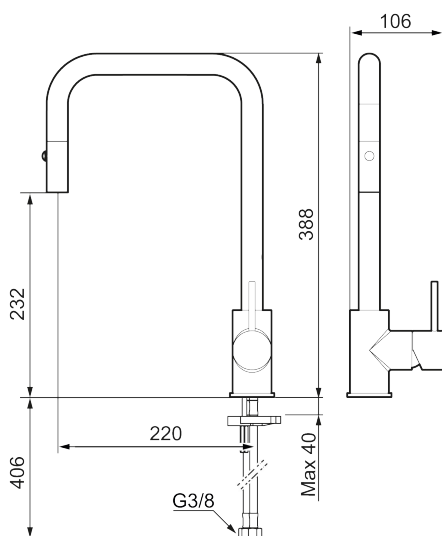

### Unique characteristics

Backflow protection unit type 

**Article number:** 272031.CA **Flow 3 bar:** 5.9 l/m  
**Description:** Chrome

- Pull out telescopic nozzle with two spray patterns (normal and rinse)
- Adjustable flow control and temperature limiter
- Soft PEX<sup>®</sup> hoses with 3/8" connecting nut (stainless steel braided)
- Swivel spout 130°, adaptable for different sinks
- Approved non-return valves, EN-Standard EN1717
- Hole diameter Ø34-37 mm

## Sparepartlist

NO.	ART NO.	RSK	DESCRIPTION
1	S600235	8387100	Spout, complete, chrome
1	S600235.12	8387101	Spout, complete, matte black
2	S600189	8387146	Hose
3	S600188	8387098	Nozzle, chrome

NO.	ART NO.	RSK	DESCRIPTION
3	S600188.12	8387099	Nozzle, matte black
4	S600216	3871102	
5	S600268	8387259	Ceramic cartridge
6	409700.AE	8394069	Lever, complete, chrome
6	409700.12AE	8394070	Lever, complete, matte black
7	S600213	8387148	Limitation segment