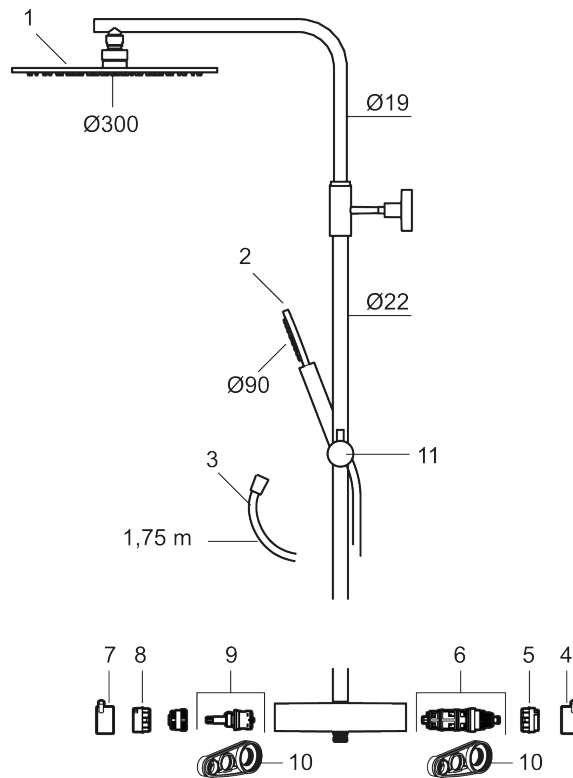

MORA INXX II Shower System:

- Shower hose in metal, PVC- and BPA-free
- With Easy-Clean anti-limescale system
- Adjustable height
- Hand shower 7,5 l/min, shower head 11 l/min

PRODUCT DESCRIPTION

MORA INXX II shower system kit

Article number: 271900.22

Sparepartlist

NO.	ART NO.	RSK	DESCRIPTION
1	130348	8237489	Shower head 300 mm, chrome
1	130348.12	8237490	Shower head 300 mm, matte black
1	130348.22	8237491	Shower head 300 mm, matte white