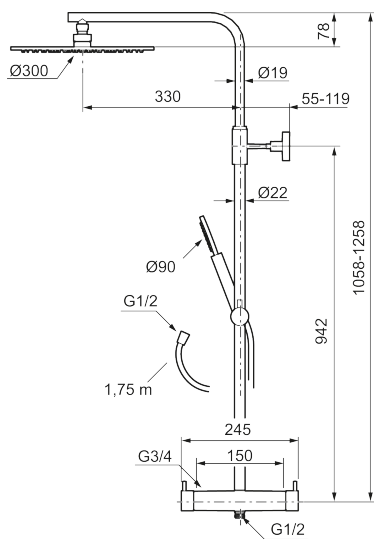

Article number: 271900.22 Flow 3 bar: 11.3 l/m

Description: Matte white, 150 c/c

Consist of:

MORA INXX II thermostatic mixer:

- Pressure balanced thermostatic mixer
- With reversible headwork
- Temperature handle with safety stop at 38°C
- With Eco-function
- Approved non-return valves, EN-Standard EN1717

MORA INXX II Shower System:

- Shower hose in metal, PVC- and BPA-free
- With Easy-Clean anti-limescale system
- Adjustable height
- Hand shower 7,5 l/min, shower head 11 l/min

PRODUCT DESCRIPTION

MORA INXX II shower system kit

Article number: 271900.22

Sparepartlist

NO.	ART NO.	RSK	DESCRIPTION
1	130348	8237489	Shower head 300 mm, chrome
1	130348.12	8237490	Shower head 300 mm, matte black
1	130348.22	8237491	Shower head 300 mm, matte white