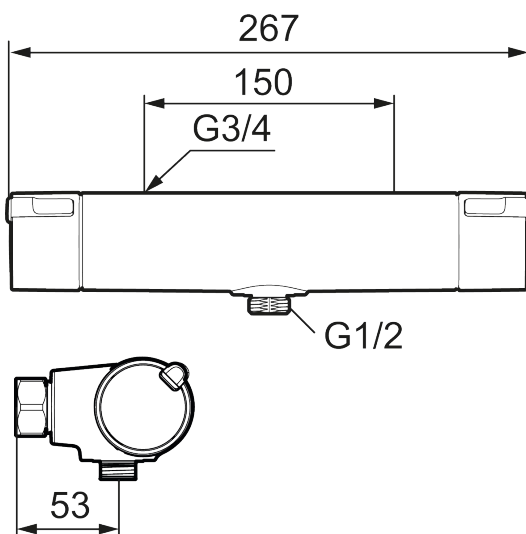

**Article number:** 331100.DB **Flow 3 bar:** 12.0 l/m

**Description:** Chrome, 150 c/c, incl. 2 x S-connectors G1/2-G3/4

### Unique characteristics

Backflow protection unit type **EB**

- With shower connection down
- Pressure balanced thermostatic mixer
- Temperature handle with safety stop at 38°C
- With Eco-function
- Lead Free material
- Approved non-return valves, EN-Standard EN1717