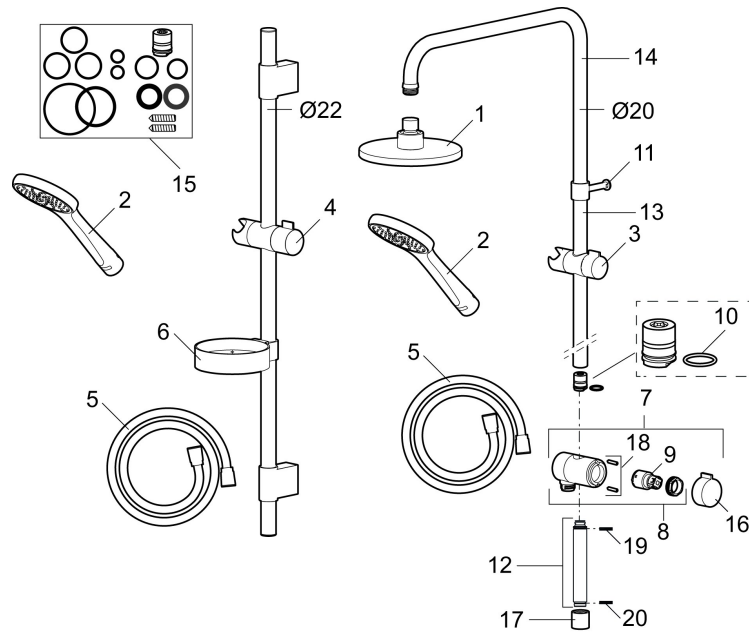

Article number: 130316 **Flow 3 bar:** 10.0 l/m

Description: Chrome, comfort flow at 6 l/min, max flow 10 l/min

- Shower hose in metal, PVC- and BPA-free
- With soap dish
- With adjustable wall brackets for usage of existing screw holes
- With Easy-Clean anti-limescale system
- Optional connection with/without air mixture
- Air mixture provides comfort flow at 6 l/min

PRODUCT DESCRIPTION

MORA CERA S5 shower set

A bathroom is a place for relaxation, pleasure and recharging your batteries. So fill it with enjoyment. Save energy effortlessly, protect against fluctuations in water temperature, take an extra long shower with a clear conscience. Mora Cera puts quality time in your bathroom in countless ways.

Article number: 130316

Sparepartlist

NO.	ART NO.	RSK	DESCRIPTION
	139912.AE	8221715	Distrance ring Ø18, Ø20 and Ø22 mm, for soap dish 409416
1	209555	8180723	Shower head, 150 mm
2	130370	8199240	Hand shower
3	409418.AE	8284740	Slider
4	130363.AE	8762730	Slider
5	139835.AE	8199159	Shower hose in metal, 1750 mm
6	409416	8185645	Soap dish
7	409422	8541659	Diverter, complete
8	409430.AE	8541683	Diverter
9	409417.AA	8541628	Cartridge for diverter
10	639173.AE	8295314	Gasket (2 pcs)
11	139906.AE	8180378	Clip for shower bar 20 mm
12	209549.AE	8180946	Connecting pipe

NO.	ART NO.	RSK	DESCRIPTION
13	209548.AE	8180944	Lower bar
14	209550.AE	8180947	Upper bar for S5
15	409425.AE	8346925	Spare bag for Mora Shower System
16	409443.AE	8295326	Handle for diverter
17	209291.AE	8295321	Transition nipple G1/2 - M18x1
18	139812.AE	8295323	Stop screw M5x20
19	309246.AE	8295312	O-ring (13,1 x 1,6)
20	609029.AE	8295315	O-ring (16,1 x 1,6)