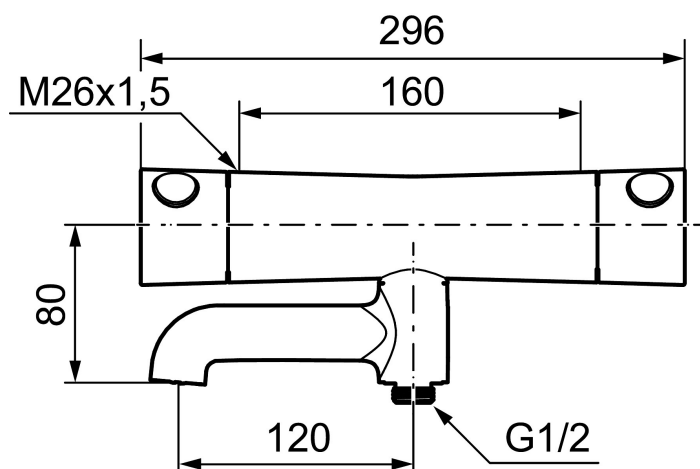

## MORA ONE bath mixer

Mora One is an elegant and strict series of mixers expressing usability, beauty and durability. Mora One is inspired by the 90-year old history of Mora Armatur, but is designed for a modern home. An inspiration to Thomas Sandell, architect and designer, when developing the Mora One was the classical outdoor water pump. Mora One has the same conical body and sharp transitions to the flat surfaces as an old water pump. Mora One has an advanced and reliable technique. The mixers are contributing to a more sustainable environment by saving as much water and energy as possible without compromising on comfort.

Article number: 260000

Description: Chrome, 160 c/c

### Uniqe characteristics

Backflow protection unit type 

- Swivel spout with built-in diverter
- Pressure balanced thermostatic mixer
- Temperature handle with safety stop at 38°C
- With Eco-function
- Approved non-return valves, EN-Standard EN1717