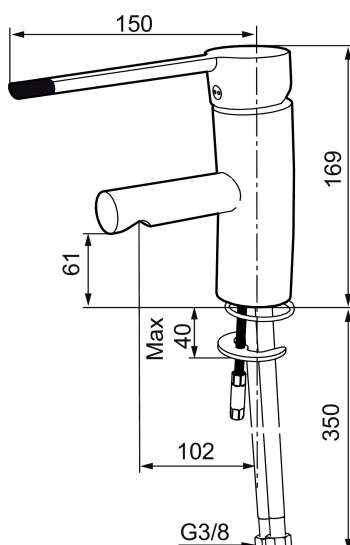

MORA MMIX B5 care basin mixer

Mora MMIX Care is a line of mixers specially designed to meet lifelong needs. Mora MMIX Care mixers have extra long levers. Mora MMIX Care proves that ergonomic comfort can be combined with aesthetic excellence. These mixers' special ergonomic functions complement their clean basic design, creating a softer look. Mora MMIX Care mixers are tested, approved and quality marked by the Swedish Rheumatism Association.

Article number: 733011.CA Flow 3 bar: 7.9 l/m

Description: Chrome

Unique characteristics

Backflow protection unit type

- ESS (energy saving system)
- Ceramic cartridge with soft closing function
- Adjustable flow control and temperature limiter
- Eco (energy and water saving constant flow aerator, at 200–600 kPa)
- Soft PEX[®] hoses with 3/8" connecting nut (stainless steel braided)
- Approved by the Rheumatism Association in Sweden
- Lead Free material
- Hole diameter Ø33,5-37 mm