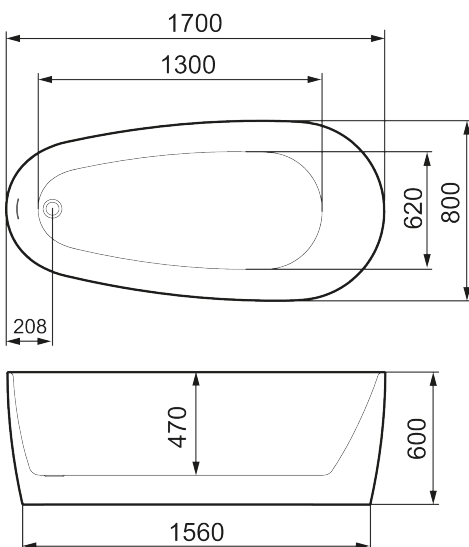

Unique characteristics

MORA MARE VI

With one end sculpted for bathing, and the other allowing for convenient showering, the Mare VI has a slimline design with a 15mm rim. A freestanding oval shape is soft and welcoming. A perfect design for those wanting a soft, flowing bathroom aesthetic.

In any color you want

Article number: 951107

Description: White, L1700 x W800 x H600

- Freestanding bathtub in acrylic
- Single-sided model
- Pre-installed white bottom valve
- Discrete integrated overflow
- Slimline
- Volume: 300 l
- Weight: 48 kg