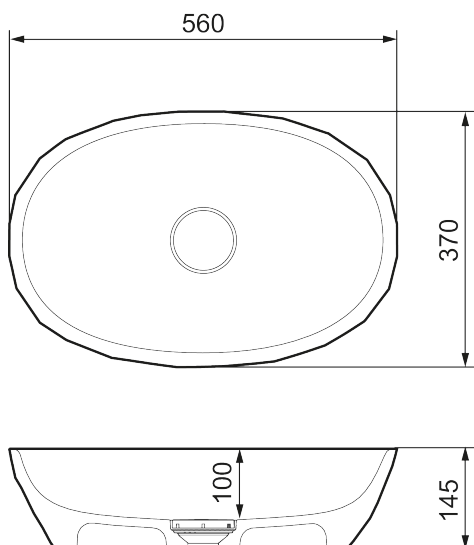

## MORA LAVA IX

The LAVA Wash Basin IX is the perfect complement to our LAVA Freestander Bath IX, with the same geometric, three-dimensional exterior and seamless, flowing interior lines.

### In any color you want

Article number: 952009.22

Description: Matte white

### Unique characteristics

- Mineral composite with a textural form
- Width: 560 mm
- Deep: 370 mm
- Height: 150 mm
- Basin waste sold separately
- Weight: 11 kg