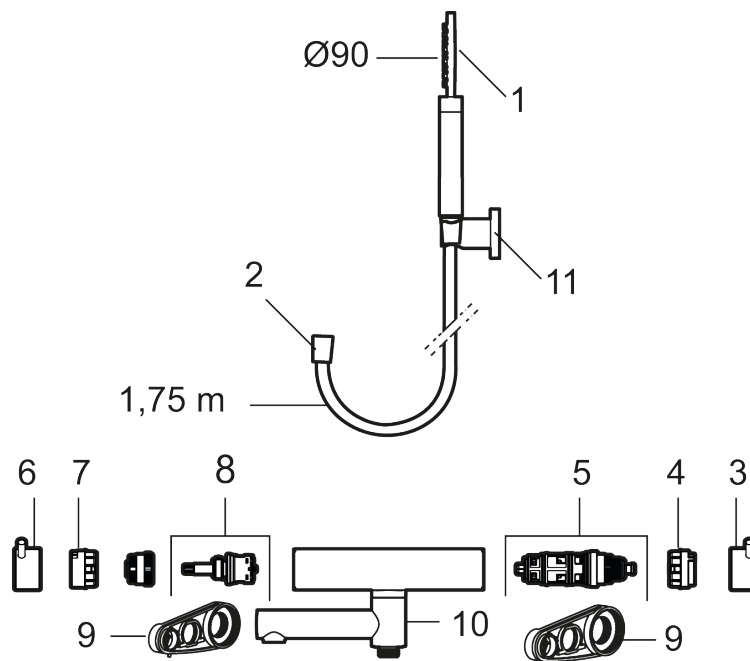

Article number: 270100.44 **Flow 3 bar:** 20.0 l/m

Description: Matte grey, 150 c/c

Unique characteristics

Backflow protection unit type **EB**

- With hand shower, holder and hose in metal, PVC- and BPA-free
- Swivel spout with built-in diverter
- Pressure balanced thermostatic mixer
- Temperature handle with safety stop at 38°C
- With Eco-function
- Approved non-return valves, EN-Standard EN1717

PRODUCT DESCRIPTION

MORA INXX II bath mixer

With its durable matt grey finish and hand shower with a large, round nozzle, makes this mixer looks great and gives a truly relaxing baths. The INXX II collection offers a world-class water experience with constant temperature, high comfort and effective scald protection. The mixer has been tested and approved according to current building regulations and is energy-efficient, which means it reduces water and energy use without compromising on comfort.

Article number: 270100.44

Sparepartlist

NO.	ART NO.	RSK	DESCRIPTION
1	209575	8275496	Hand shower, chrome
1	209575.12	8275497	Hand shower, matte black
1	209575.22	8275498	Hand shower, matte white
1	209575.44	8275499	Hand shower, matte grey
1	209575.60	8275500	Hand shower, polished brass PVD
1	209575.62	8275501	Hand shower, brused brass PVD
2	131170.AE	8251927	Shower hose in metal, 1750 mm, chrome