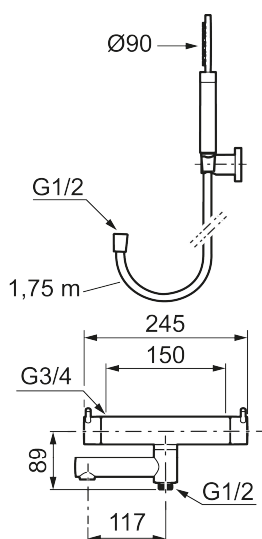

Article number: 270100.44 **Flow 3 bar:** 20.0 l/m

Description: Matte grey, 150 c/c

Unique characteristics

Backflow protection unit type **EB**

- With hand shower, holder and hose in metal, PVC- and BPA-free
- Swivel spout with built-in diverter
- Pressure balanced thermostatic mixer
- Temperature handle with safety stop at 38°C
- With Eco-function
- Approved non-return valves, EN-Standard EN1717

Article number: 270100.44

Sparepartlist

NO.	ART NO.	RSK	DESCRIPTION
1	209575	8275496	Hand shower, chrome
1	209575.12	8275497	Hand shower, matte black
1	209575.22	8275498	Hand shower, matte white
1	209575.44	8275499	Hand shower, matte grey
1	209575.60	8275500	Hand shower, polished brass PVD
1	209575.62	8275501	Hand shower, brused brass PVD
2	131170.AE	8251927	Shower hose in metal, 1750 mm, chrome