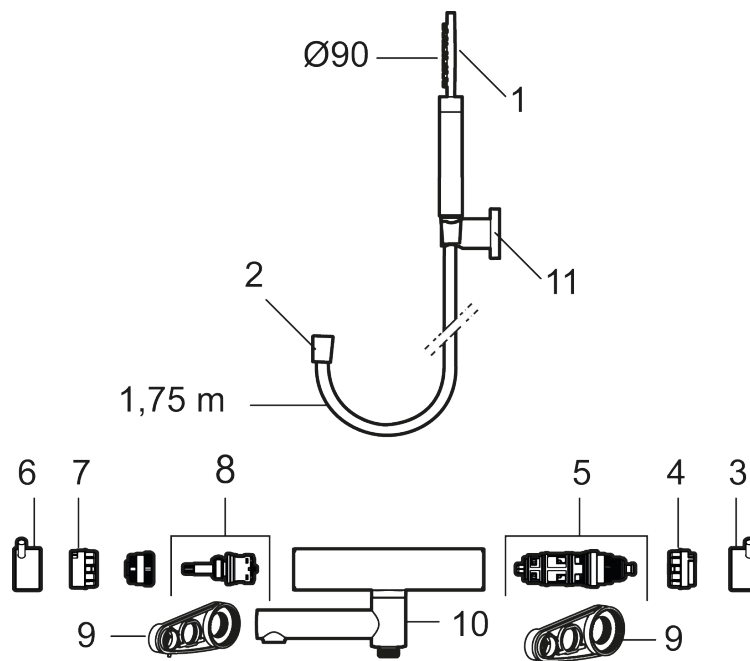

Article number: 270100.22 Flow 3 bar: 20.0 l/m

Description: Matte white , 150 c/c

Unique characteristics

Backflow protection unit type **EB**

- With hand shower, holder and hose in metal, PVC- and BPA-free
- Swivel spout with built-in diverter
- Pressure balanced thermostatic mixer
- Temperature handle with safety stop at 38°C
- With Eco-function
- Approved non-return valves, EN-Standard EN1717

PRODUCT DESCRIPTION

MORA INXX II bath mixer

With its durable matt white finish and hand shower with a large, round nozzle, makes this mixer looks great and gives a truly relaxing baths. The INXX II collection offers a world-class water experience with constant temperature, high comfort and effective scald protection. The mixer has been tested and approved according to current building regulations and is energy-efficient, which means it reduces water and energy use without compromising on comfort.

Article number: 270100.22

Sparepartlist

NO.	ART NO.	RSK	DESCRIPTION
1	209575	8275496	Hand shower, chrome
1	209575.12	8275497	Hand shower, matte black
1	209575.22	8275498	Hand shower, matte white
1	209575.44	8275499	Hand shower, matte grey
1	209575.60	8275500	Hand shower, polished brass PVD
1	209575.62	8275501	Hand shower, brused brass PVD
2	131170.AE	8251927	Shower hose in metal, 1750 mm, chrome