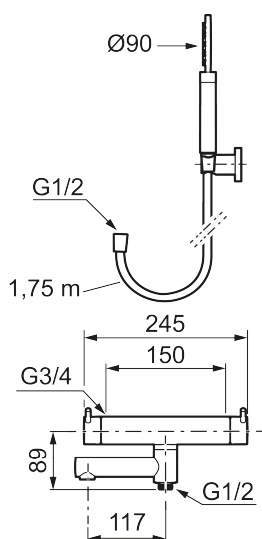

Article number: 270100.22 Flow 3 bar: 20.0 l/m

Description: Matte white , 150 c/c

Unique characteristics

Backflow protection unit type **EB**

- With hand shower, holder and hose in metal, PVC- and BPA-free
- Swivel spout with built-in diverter
- Pressure balanced thermostatic mixer
- Temperature handle with safety stop at 38°C
- With Eco-function
- Approved non-return valves, EN-Standard EN1717

Article number: 270100.22

Sparepartlist

NO.	ART NO.	RSK	DESCRIPTION
1	209575	8275496	Hand shower, chrome
1	209575.12	8275497	Hand shower, matte black
1	209575.22	8275498	Hand shower, matte white
1	209575.44	8275499	Hand shower, matte grey
1	209575.60	8275500	Hand shower, polished brass PVD
1	209575.62	8275501	Hand shower, brused brass PVD
2	131170.AE	8251927	Shower hose in metal, 1750 mm, chrome