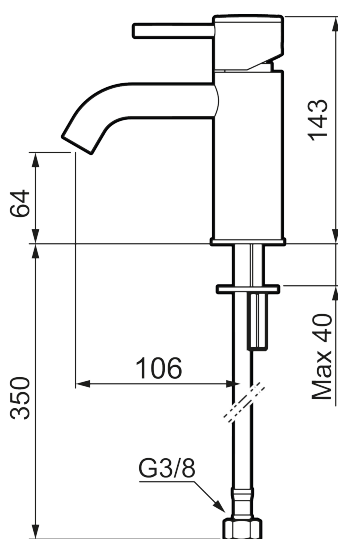

## MORA INXX II soft, small basin mixer

INXX II basin mixers are available in three different heights, including small which is suitable for small basins. With its durable, elegant brushed brass finish and essential design, the INXX II soft enhances the feeling of comfort, quality and elegance in your bathroom. The mixer has been tested and approved according to current building regulations and is energy-efficient, which means it reduces water and energy use without compromising on comfort. A push down-waste in a matching colour is available as an accessory.

Article number: 273001.62CA Flow 3 bar: 4.5 l/m

Description: Brushed brass PVD

#### Unique characteristics

Backflow protection unit type 

- Ceramic cartridge
- Adjustable flow control and temperature limiter
- Soft PEX® hoses with 3/8" connecting nut (stainless steel braided)
- Hole diameter Ø34-37 mm

NO.	ART NO.	RSK	DESCRIPTION
1	409701.60AE	8394080	Lever, complete, polished brass PVD
1	409701.62AE	8394081	Lever, complete, brushed brass PVD
2	409703.AE	8437060	Ceramic cartridge
3	409706.AE	8281571	Aerator M16,5 ext., 5 l/min at 200–600 kPa
4	209518.AE	8346911	Fastening details
5	409708.AE	8394122	Care-handle, chrome
5	409708.12AE	8394123	Care-handle, matte black
5	409708.22AE	8394124	Care-handle, matte white
5	409708.44AE	8394125	Care-handle, matte grey
5	409708.60AE	8394126	Care-handle, polished brass PVD
5	409708.62AE	8394127	Care-handle, brushed brass PVD