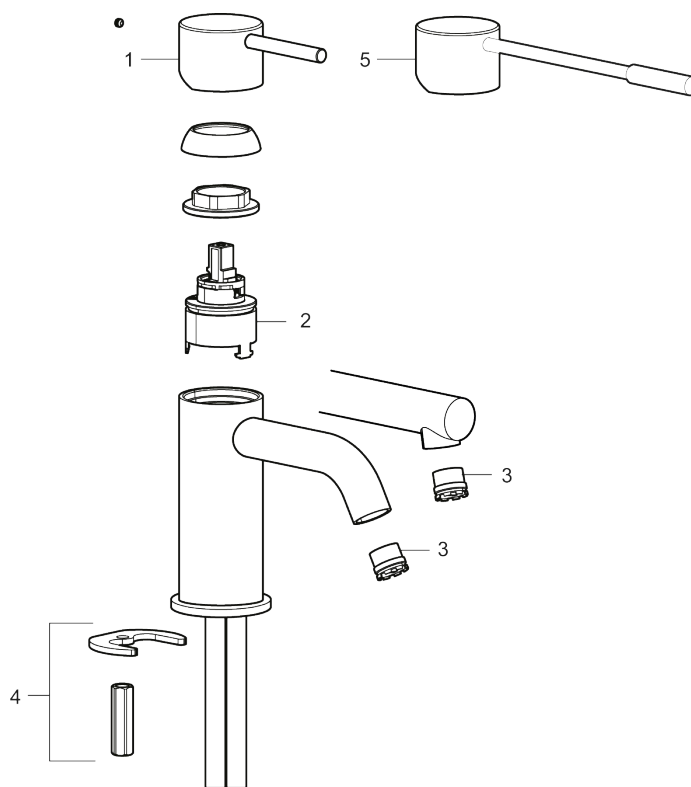

PRODUCT DESCRIPTION

MORA INXX II soft, small basin mixer

INXX II basin mixers are available in three different heights, including small which is suitable for small basins. With its durable, elegant brushed brass finish and essential design, the INXX II soft enhances the feeling of comfort, quality and elegance in your bathroom. The mixer has been tested and approved according to current building regulations and is energy-efficient, which means it reduces water and energy use without compromising on comfort. A push down-waste in a matching colour is available as an accessory.

About the collection

INXX II is an elegant, timeless collection in a palette of carefully selected colours. Offering a combination of high quality, sober design and outstanding comfort, this is the ultimate collection.

Article number: 273001.62CA

Sparepartlist

NO.	ART NO.	RSK	DESCRIPTION
1	409701.AE	8394076	Lever, complete, chrome
1	409701.12AE	8394077	Lever, complete, matte black
1	409701.22AE	8394078	Lever, complete, matte white
1	409701.44AE	8394079	Lever, complete, matte grey