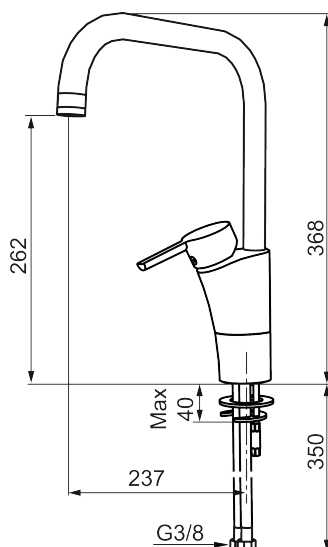

MORA MMIX K7 kitchen mixer

Mora MMIX combines elegance and ergonomic design with energy-efficiency. Soft geometric curves and a timeless style characterise the entire Mora MMIX range. The mixers were developed according to our unique EcoSafe™ concept focusing on low energy consumption and long-term environmental care.

Article number: 732051

Description: Chrome

Unique characteristics

Backflow protection unit type 

- ESS (energy saving system)
- Ceramic cartridge with soft closing function
- Adjustable flow control and temperature limiter
- Eco (energy and water saving aerator)
- Soft PEX® hoses with 3/8" connecting nut (stainless steel braided)
- Swivel spout, limitation part for 60°, 85°, 110° or 360° included
- Approved by the Rheumatism Association in Sweden
- Lead Free material
- Hole diameter Ø32-37 mm