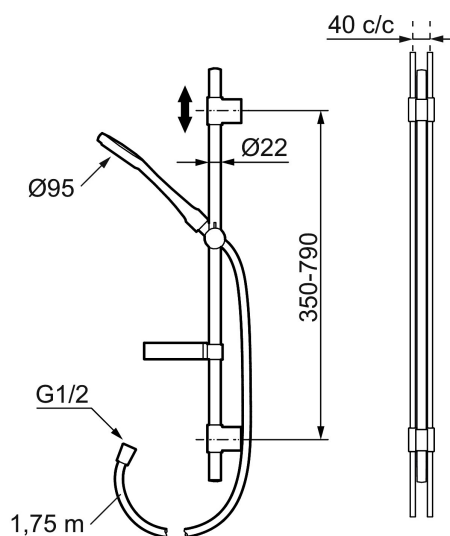

MORA CERA S5 shower set vaska

Shower bar with clamp for mounting on pipe 40 c / c. With soap shelf and hand shower. An easy way to install a shower set on existing pipes, without having to make new holes in the wall.

Article number: 130323 Flow 3 bar: 10.0 l/m

Description: Chrom

- For mounting on 40 c/c pipes
- Incl. 2 clips for 12-15 mm pipe and angle brackets
- Shower hose in metal, PVC- and BPA-free
- With soapdish
- Mora Cera hand shower with Easy-Clean anti-limescale system
- Optional connection with/without air mixture
- Air mixture provides comfort flow at 6 l/min, max flow 10 l/min

Uniqe characteristics

PRODUCT DESCRIPTION

MORA CERA S5 shower set vaska

Shower bar with clamp for mounting on pipe 40 c / c. With soap shelf and hand shower. An easy way to install a shower set on existing pipes, without having to make new holes in the wall.

Article number: 130323

Sparepartlist

NO.	ART NO.	RSK	DESCRIPTION
	139912.AE	8221715	Distrance ring Ø18, Ø20 and Ø22 mm, for soap dish 409416
1	209555	8180723	Shower head, 150 mm
2	130370	8199240	Hand shower
3	409418.AE	8284740	Slider
4	130363.AE	8762730	Slider
5	S600310	8239707	Shower hose in metal, 1750 mm
6	409416	8185645	Soap dish
7	409422	8541659	Diverter, complete
8	409430.AE	8541683	Diverter
9	S600321	8239708	Cartridge for diverter
10	639173.AE	8295314	Gasket (2 pcs)
11	139906.AE	8180378	Clip for shower bar 20 mm
12	209549.AE	8180946	Connecting pipe
13	209548.AE	8180944	Lower bar
14	209550.AE	8180947	Upper bar for S5