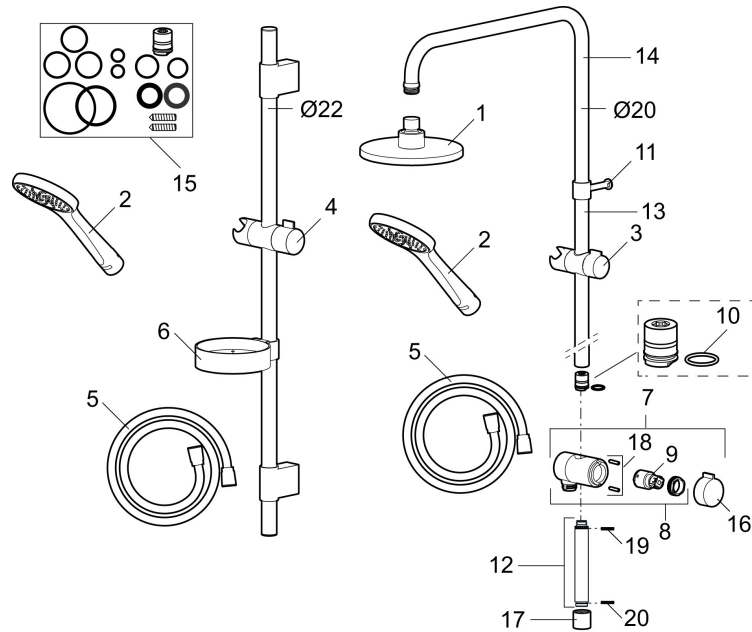

MORA CERA S5 shower set vaska

Shower bar with clamp for mounting on pipe 40 c / c. With soap shelf and hand shower. An easy way to install a shower set on existing pipes, without having to make new holes in the wall.

Article number: 130323 Flow 3 bar: 10.0 l/m

Description: Chrom

- For mounting on 40 c/c pipes
- Incl. 2 clips for 12-15 mm pipe and angle brackets
- Shower hose in metal, PVC- and BPA-free
- With soapdish
- Mora Cera hand shower with Easy-Clean anti-limescale system
- Optional connection with/without air mixture
- Air mixture provides comfort flow at 6 l/min, max flow 10 l/min

Uniqe characteristics

PRODUCT DESCRIPTION

MORA CERA S5 shower set vaska

Shower bar with clamp for mounting on pipe 40 c / c. With soap shelf and hand shower. An easy way to install a shower set on existing pipes, without having to make new holes in the wall.

Article number: 130323

Sparepartlist

NO.	ART NO.	RSK	DESCRIPTION
	139912.AE	8221715	Distrance ring Ø18, Ø20 and Ø22 mm, for soap dish 409416
1	209555	8180723	Shower head, 150 mm
2	130370	8199240	Hand shower
3	409418.AE	8284740	Slider
4	130363.AE	8762730	Slider
5	S600310	8239707	Shower hose in metal, 1750 mm
6	409416	8185645	Soap dish
7	409422	8541659	Diverter, complete
8	409430.AE	8541683	Diverter
9	S600321	8239708	Cartridge for diverter
10	639173.AE	8295314	Gasket (2 pcs)
11	139906.AE	8180378	Clip for shower bar 20 mm
12	209549.AE	8180946	Connecting pipe
13	209548.AE	8180944	Lower bar
14	209550.AE	8180947	Upper bar for S5