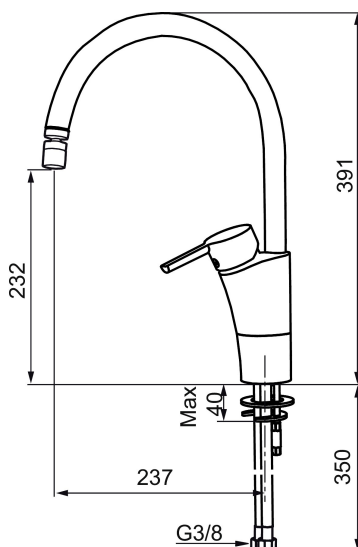

MORA MMIX K5 kitchen mixer

Mora MMIX combines elegance and ergonomic design with energy-efficiency. Soft geometric curves and a timeless style characterise the entire Mora MMIX range. The mixers were developed according to our unique EcoSafe™ concept focusing on low energy consumption and long-term environmental care.

Article number: 732118 Flow 3 bar: 8.1 l/m

Description: Chrome

Unique characteristics

Backflow protection unit type

- ESS (energy saving system)
- Ceramic cartridge with soft closing function
- Adjustable flow control and temperature limiter
- Eco (energy and water saving aerator)
- Soft PEX® hoses with 3/8" connecting nut (stainless steel braided)
- Swivel spout, limitation part for 60°, 85°, 110° or 360° included
- With ball-jointed aerator
- Approved by the Rheumatism Association in Sweden
- Lead Free material
- Hole diameter Ø32-37 mm