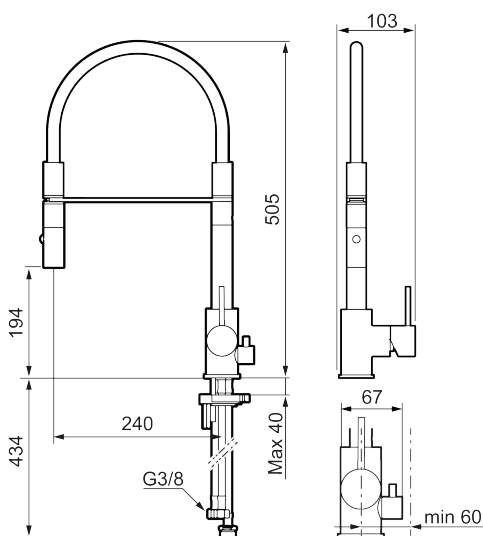

Article number: 272091.44CA Flow 3 bar: 6.0 l/m

Description: Matte grey

Unique characteristics

Backflow protection unit type **EB**

- Nozzle with two spray patterns (normal and rinse)
- Ceramic cartridge
- Adjustable flow control and temperature limiter
- Swivel spout, limitation part for 60°, 85°, 110° or 360° included
- Soft PEX® hoses with 3/8" connecting nut (stainless steel braided)
- Approved non-return valves, EN-Standard EN1717
- Hole diameter Ø34-37 mm