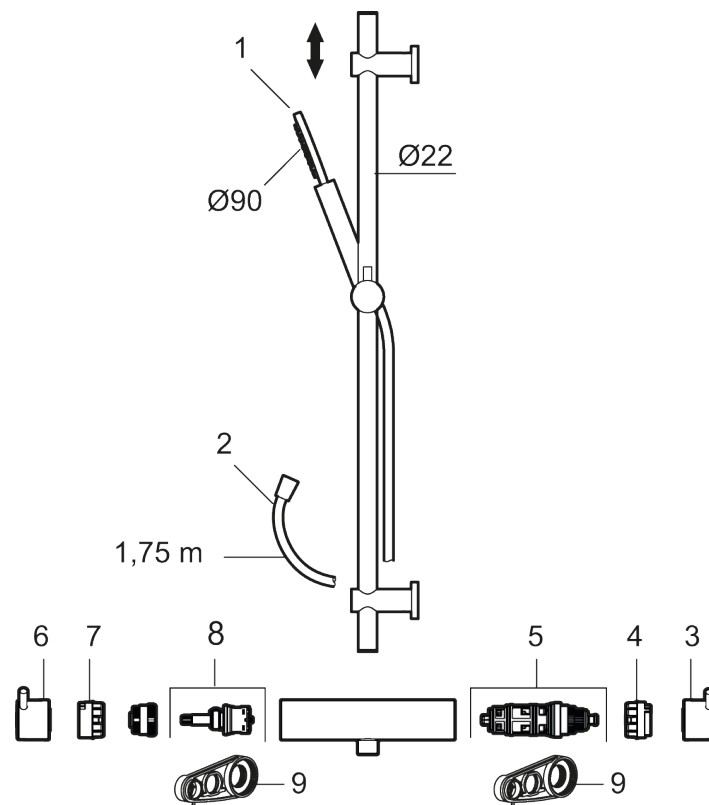

MORA INXX II shower:

- Shower hose in metal, PVC- and BPA-free
- With adjustable wall brackets for usage of existing screw holes
- With Easy-Clean anti-limescale system
- Constant flow 7,5 l/min at 200–600 kPa

Article number: 271600.44

Sparepartlist

NO.	ART NO.	RSK	DESCRIPTION
1	209575	8275496	Hand shower, chrome
1	209575.12	8275497	Hand shower, matte black
1	209575.22	8275498	Hand shower, matte white
1	209575.44	8275499	Hand shower, matte grey

NO.	ART NO.	RSK	DESCRIPTION
1	209575.60	8275500	Hand shower, polished brass PVD
1	209575.62	8275501	Hand shower, brused brass PVD
2	131170.AE	8251927	Shower hose in metal, 1750 mm, chrome
2	131170.12AE	8251999	Shower hose in metal, 1750 mm, matte black
2	131170.22AE	8252000	Shower hose in metal, 1750 mm, matte white
2	131170.44AE	8252001	Shower hose in metal, 1750 mm, matte grey
2	131170.60AE	8252002	Shower hose in metal, 1750 mm, polished brass PVD
2	131170.62AE	8252003	Shower hose in metal, 1750 mm, brused brass PVD
3	409710.AE	8218902	Temperature handle, chrome
3	409710.12AE	8218903	Temperature handle, matte black
3	409710.22AE	8218904	Temperature handle, matte white
3	409710.44AE	8218905	Temperature handle, matte grey
3	409710.60AE	8218906	Temperature handle, polished brass PVD
3	409710.62AE	8218907	Temperature handle, brused brass PVD
4	S600023	8439703	Stop ring
5	S600019	8439702	Thermostatic cartridge, complete, with service tool
6	409711.AE	8218901	Temperature handle, chrome
6	409711.12AE	8218908	Temperature handle, matte black
6	409711.22AE	8218909	Temperature handle, matte white
6	409711.44AE	8218910	Temperature handle, matte grey
6	409711.60AE	8218911	Temperature handle, polished brass PVD
6	409711.62AE	8218912	Temperature handle, brused brass PVD
7	S600024	8439705	Stop ring, reversible
8	S600020	8441462	Ceramic headwork, with service tool (shower mixer)
9	891096.AE	8345921	Service tool