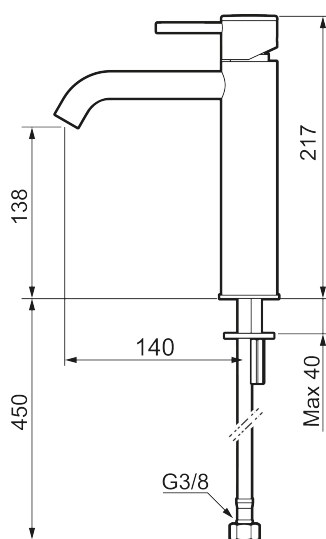

MORA INXX II soft, medium basin mixer

INXX II basin mixers are available in three different heights, including medium which is suitable for larger basins. With its durable chrome finish and essential design, the INXX II soft enhances the feeling of comfort, quality and elegance in your bathroom. The mixer has been tested and approved according to current building regulations and is energy-efficient, which means it reduces water and energy use without compromising on comfort. A push down-waste in a matching colour is available as an accessory.

Article number: 273011.CA Flow 3 bar: 4.5 l/m

Description: Chrome

Unique characteristics

Backflow protection unit type 

- Ceramic cartridge
- Adjustable flow control and temperature limiter
- Soft PEX[®] hoses with 3/8" connecting nut (stainless steel braided)
- Hole diameter Ø34-37 mm