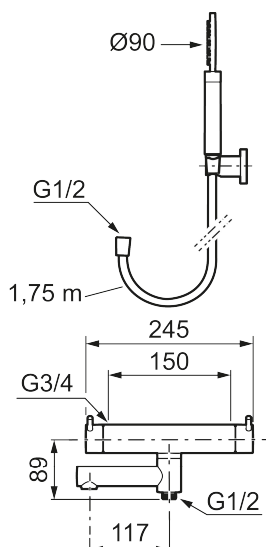

Article number: 270100 Flow 3 bar: 20.0 l/m

Description: Chrome, 150 c/c

Unique characteristics

Backflow protection unit type 

- With hand shower, holder and hose in metal, PVC- and BPA-free
- Swivel spout with built-in diverter
- Pressure balanced thermostatic mixer
- Temperature handle with safety stop at 38°C
- With Eco-function
- Approved non-return valves, EN-Standard EN1717