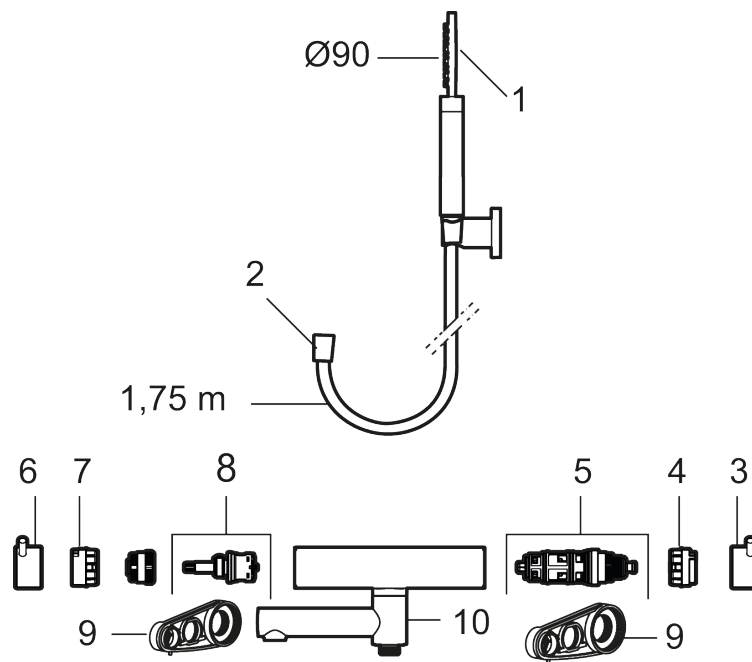

PRODUCT DESCRIPTION

MORA INXX II bath mixer

With its durable chrome finish and hand shower with a large, round nozzle, makes this mixer looks great and gives a truly relaxing baths. The INXX II collection offers a world-class water experience with constant temperature, high comfort and effective scald protection. The mixer has been tested and approved according to current building regulations and is energy-efficient, which means it reduces water and energy use without compromising on comfort.

About the collection

INXX II is an elegant, timeless collection in a palette of carefully selected colours. Offering a combination of high quality, sober design and outstanding comfort, this is the ultimate collection.

Article number: 270100

Sparepartlist

NO.	ART NO.	RSK	DESCRIPTION
1	209575	8275496	Hand shower, chrome
1	209575.12	8275497	Hand shower, matte black
1	209575.22	8275498	Hand shower, matte white
1	209575.44	8275499	Hand shower, matte grey
1	209575.60	8275500	Hand shower, polished brass PVD
1	209575.62	8275501	Hand shower, brused brass PVD