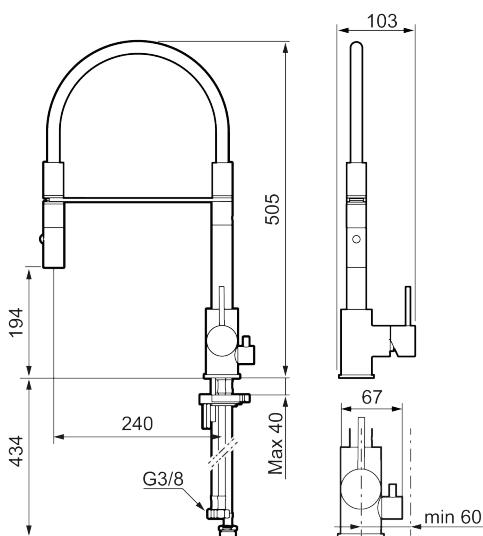

Article number: 272091.60CA **Flow 3 bar:** 6.0 l/m

Description: Polished brass PVD

Unique characteristics

Backflow protection unit type 

- Nozzle with two spray patterns (normal and rinse)
- Ceramic cartridge
- Adjustable flow control and temperature limiter
- Swivel spout, limitation part for 60°, 85°, 110° or 360° included
- Soft PEX® hoses with 3/8" connecting nut (stainless steel braided)
- Approved non-return valves, EN-Standard EN1717
- Hole diameter Ø34-37 mm