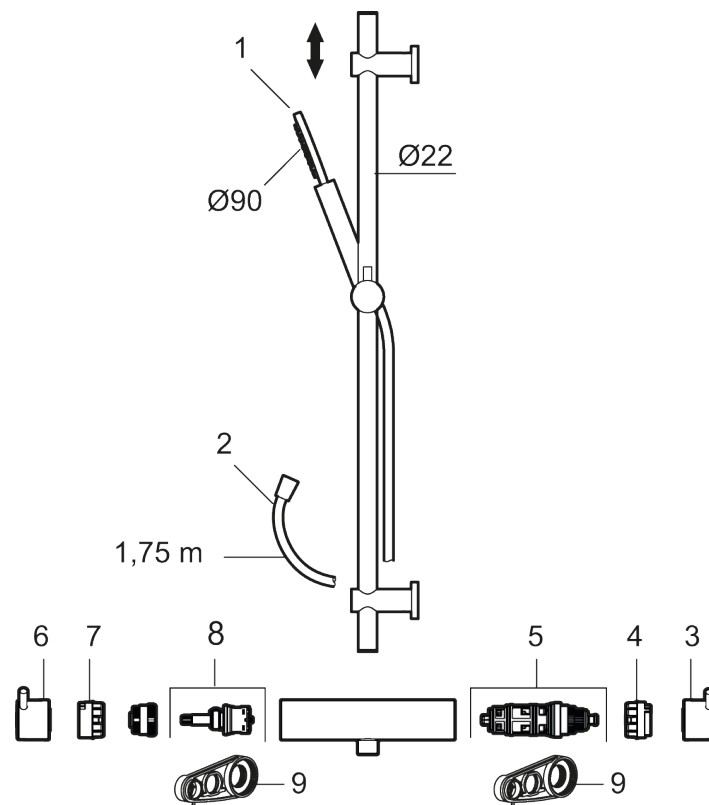

MORA INXX II shower:

- Shower hose in metal, PVC- and BPA-free
- With adjustable wall brackets for usage of existing screw holes
- With Easy-Clean anti-limescale system
- Eco (energy and water saving hand shower 8 l/min)

Article number: 271500.60

Sparepartlist

NO.	ART NO.	RSK	DESCRIPTION
1	209575	8275496	Hand shower, chrome
1	209575.12	8275497	Hand shower, matte black
1	209575.22	8275498	Hand shower, matte white
1	209575.44	8275499	Hand shower, matte grey

NO.	ART NO.	RSK	DESCRIPTION
1	209575.60	8275500	Hand shower, polished brass PVD
1	209575.62	8275501	Hand shower, brused brass PVD
2	131170.AE	8251927	Shower hose in metal, 1750 mm, chrome
2	131170.12AE	8251999	Shower hose in metal, 1750 mm, matte black
2	131170.22AE	8252000	Shower hose in metal, 1750 mm, matte white
2	131170.44AE	8252001	Shower hose in metal, 1750 mm, matte grey
2	131170.60AE	8252002	Shower hose in metal, 1750 mm, polished brass PVD
2	131170.62AE	8252003	Shower hose in metal, 1750 mm, brused brass PVD
3	409710.AE	8218902	Temperature handle, chrome
3	409710.12AE	8218903	Temperature handle, matte black
3	409710.22AE	8218904	Temperature handle, matte white
3	409710.44AE	8218905	Temperature handle, matte grey
3	409710.60AE	8218906	Temperature handle, polished brass PVD
3	409710.62AE	8218907	Temperature handle, brused brass PVD
4	S600023	8439703	Stop ring
5	S600019	8439702	Thermostatic cartridge, complete, with service tool
6	409711.AE	8218901	Temperature handle, chrome
6	409711.12AE	8218908	Temperature handle, matte black
6	409711.22AE	8218909	Temperature handle, matte white
6	409711.44AE	8218910	Temperature handle, matte grey
6	409711.60AE	8218911	Temperature handle, polished brass PVD
6	409711.62AE	8218912	Temperature handle, brused brass PVD
7	S600024	8439705	Stop ring, reversible
8	S600020	8441462	Ceramic headwork, with service tool (shower mixer)
9	891096.AE	8345921	Service tool