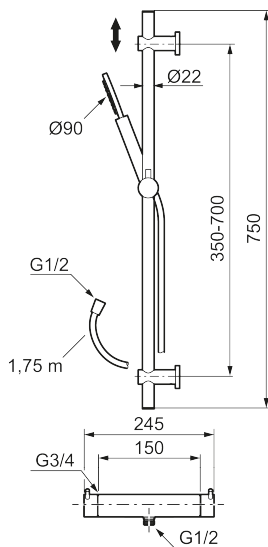

Article number: 271500.60

Description: Polished brass PVD, 150 c/c

Unique characteristics

MORA INXX II shower mixer:

- Pressure balanced thermostatic mixer
- Temperature handle with safety stop at 38°C
- With Eco-function
- Approved non-return valves, EN-Standard EN1717

Article number: 271500.60

Sparepartlist

NO.	ART NO.	RSK	DESCRIPTION
1	209575	8275496	Hand shower, chrome
1	209575.12	8275497	Hand shower, matte black
1	209575.22	8275498	Hand shower, matte white
1	209575.44	8275499	Hand shower, matte grey

NO.	ART NO.	RSK	DESCRIPTION
1	209575.60	8275500	Hand shower, polished brass PVD
1	209575.62	8275501	Hand shower, brused brass PVD
2	131170.AE	8251927	Shower hose in metal, 1750 mm, chrome
2	131170.12AE	8251999	Shower hose in metal, 1750 mm, matte black
2	131170.22AE	8252000	Shower hose in metal, 1750 mm, matte white
2	131170.44AE	8252001	Shower hose in metal, 1750 mm, matte grey
2	131170.60AE	8252002	Shower hose in metal, 1750 mm, polished brass PVD
2	131170.62AE	8252003	Shower hose in metal, 1750 mm, brused brass PVD
3	409710.AE	8218902	Temperature handle, chrome
3	409710.12AE	8218903	Temperature handle, matte black
3	409710.22AE	8218904	Temperature handle, matte white
3	409710.44AE	8218905	Temperature handle, matte grey
3	409710.60AE	8218906	Temperature handle, polished brass PVD
3	409710.62AE	8218907	Temperature handle, brused brass PVD
4	S600023	8439703	Stop ring
5	S600019	8439702	Thermostatic cartridge, complete, with service tool
6	409711.AE	8218901	Temperature handle, chrome
6	409711.12AE	8218908	Temperature handle, matte black
6	409711.22AE	8218909	Temperature handle, matte white
6	409711.44AE	8218910	Temperature handle, matte grey
6	409711.60AE	8218911	Temperature handle, polished brass PVD
6	409711.62AE	8218912	Temperature handle, brused brass PVD
7	S600024	8439705	Stop ring, reversible
8	S600020	8441462	Ceramic headwork, with service tool (shower mixer)
9	891096.AE	8345921	Service tool