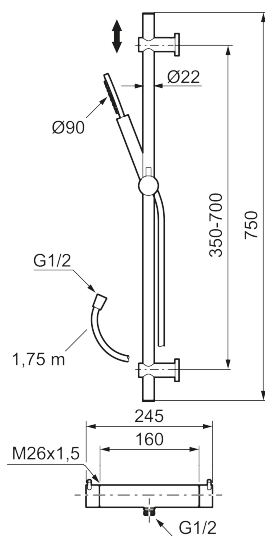

Article number: 271600.44 Flow 3 bar: 7.3 l/m

Description: Matte grey, 160 c/c

Unique characteristics

Consist of:

MORA INXX II shower mixer:

- Pressure balanced thermostatic mixer
- Temperature handle with safety stop at 38°C
- With Eco-function
- Approved non-return valves, EN-Standard EN1717

MORA INXX II shower:

- Shower hose in metal, PVC- and BPA-free
- With adjustable wall brackets for usage of existing screw holes
- With Easy-Clean anti-limescale system
- Constant flow 7,5 l/min at 200–600 kPa

Article number: 271600.44

Sparepartlist

NO.	ART NO.	RSK	DESCRIPTION
1	209575	8275496	Hand shower, chrome
1	209575.12	8275497	Hand shower, matte black
1	209575.22	8275498	Hand shower, matte white
1	209575.44	8275499	Hand shower, matte grey
1	209575.60	8275500	Hand shower, polished brass PVD