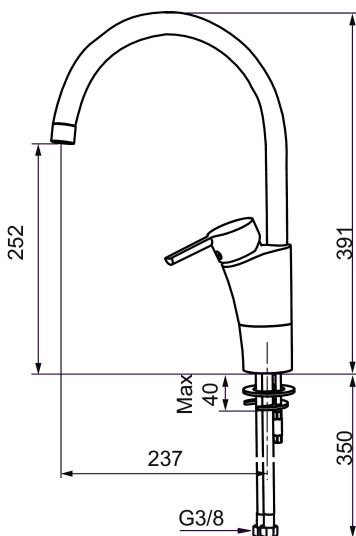

## MORA MMIX K5 kitchen mixer

Mora MMIX combines elegance and ergonomic design with energy-efficiency. Soft geometric curves and a timeless style characterise the entire Mora MMIX range. The mixers were developed according to our unique EcoSafe™ concept focusing on low energy consumption and long-term environmental care.

Article number: 732101.TT Flow 3 bar: 13.6 l/m

Description: Chrome, with Turbo-Jet function

### Unique characteristics

Backflow protection unit type **AA**

- ESS (energy saving system)
- Ceramic cartridge with soft closing function
- Adjustable flow control and temperature limiter
- Eco (energy and water saving aerator)
- Soft PEX® hoses with 3/8" connecting nut (stainless steel braided)
- Swivel spout, limitation part for 60°, 85°, 110° or 360° included
- Approved by the Rheumatism Association in Sweden
- Lead Free material
- Hole diameter Ø32-37 mm