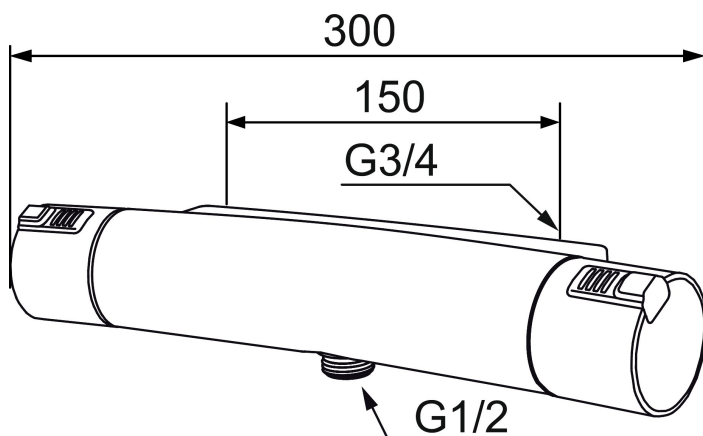

Article number: 731100.DB

Description: Chrome, 150 c/c, incl. s-connection (2x701001)

Uniqe characteristics

- With shower connection down
- Pressure balanced thermostatic mixer
- Temperature handle with safety stop at 38°C
- With Eco-function
- Lead Free material
- Approved non-return valves, EN-Standard EN1717

Backflow protection unit type

PRODUCT DESCRIPTION

MORA MMIX T5 shower mixer

Mora MMIX combines elegance and ergonomic design with energy-efficiency. Soft geometric curves and a timeless style characterise the entire Mora MMIX range. The mixers were developed according to our unique EcoSafe™ concept focusing on low energy consumption and long-term environmental care.