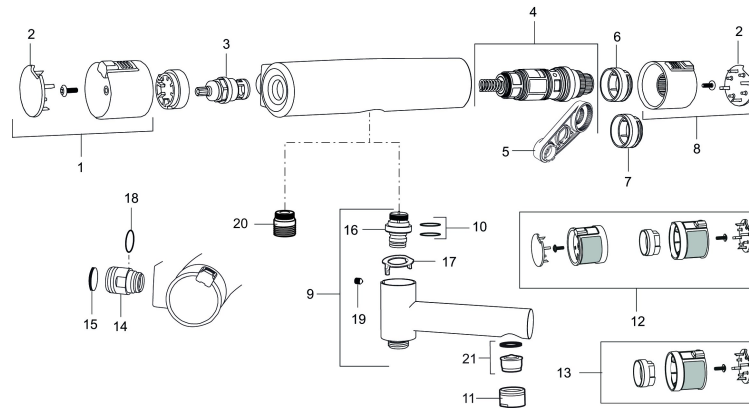

Article number: 731100.DB

Sparepartlist

NO.	ART NO.	RSK	DESCRIPTION
1	409353.AA	8345088	On/off handle, complete, chrome, retail packed
1	409353.0011AA	8345087	On/off handle, complete, chrome/black, retail packed
2	409358.AA	8345089	End cover, chrome, retail packed
2	409358.0011AA	8345090	End cover, black, retail packed
3	409354.AA	8345137	Ceramic headwork, retail packed
4	409355.AE	8345136	Thermostatic cartridge, complete, with service tool
5	891096.AE	8345921	Service tool
6	409363.AE	8346505	Scalding protection ring, (standard)
7	409364.AE	8346506	Scalding protection ring, (max 42 °C)
8	409352.AA	8345086	Temperature handle, complete, chrome, retail packed
8	409352.0011AA	8345085	Temperature handle, complete, chrome/black, retail packed
9	409356	8344853	Swivel spout, for conversion of shower mixer to bath/shower mixer, chrome
10	209519.AE	8938340	O-ring, for swivel spout
11	131415.AE	8281512	Housing M24 utv., 15 mm, chrome
12	409370.AA	8345139	Rebuild kit, care, black/chrome, retail packed
12	409370.0085AA	8345162	Rebuild kit, care, lime/black, retail packed
12	409370.0095AE	8345210	Rebuild kit, care, red/black

NO.	ART NO.	RSK	DESCRIPTION
13	409440.AE	8345211	Rebuild kit with fixed temp. stop, care, chrome
14	409360.AA	8187781	Inlet connector 150 c/c (left-handed thread), retail packed
14	409361.AE	8228492	Inlet connector 160 c/c
15	409359.AA	8345172	Filter kit for connecting links, retail packed
16	409366.AE		Nipple M18x1 with o-ring for bath mixer
17	129154.AE	8295332	Stop ring
18	129131.AE	8295316	O-ring (18,1 x 1,6), 2 pcs
19	708655.AE	8295447	Locking screw
20	409365.AE	8187026	Nipple M18x1 - G1/2
21	139783.AE	8281546	Aerator inlet, 20–24 l/min at 300 kPa