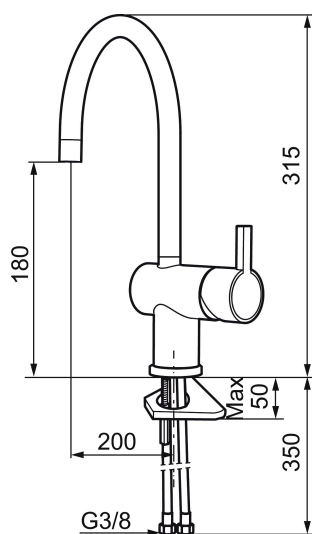

Article number: 707100.0011 Flow 3 bar: 7.6 l/m

Description: Chrome/black

Unique characteristics

Backflow protection unit type **AA**

- ESS (energy saving system)
- Ceramic cartridge
- Adjustable flow control and temperature limiter
- Eco (energy and water saving constant flow aerator, 7,6 l/min at 200–600 kPa)
- Soft PEX[®] hoses with 3/8" connecting nut (stainless steel braided)
- Swivel spout, limitation part for 60°, 120° or 360° included
- Hole diameter Ø32-35 mm