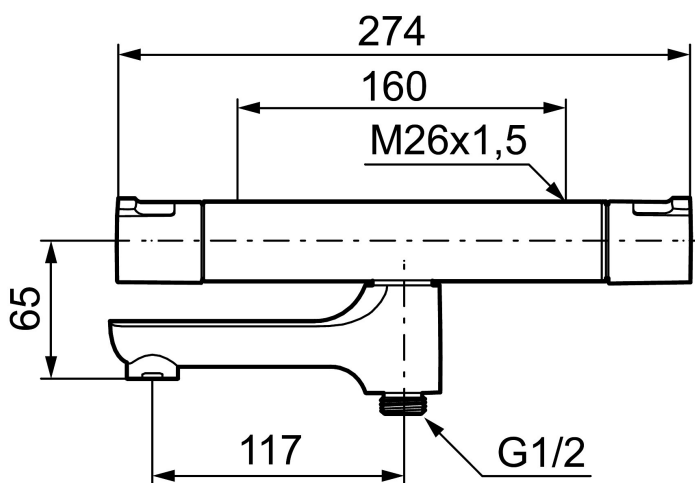

Article number: 240000

Description: Chrome, 160 c/c

- Swivel spout with built-in diverter
- Temperature handle with safety stop at 38°C and 42°C
- With Eco-function
- Approved non-return valves, EN-Standard EN1717
- Extra user-friendly grips, approved by the Rheumatism Association in Sweden

Uniqe characteristics

Backflow protection unit type 

PRODUCT DESCRIPTION

MORA CERA T4 bath mixer

A bathroom is a place for relaxation, pleasure and recharging your batteries. So fill it with enjoyment. Save energy effortlessly, protect against fluctuations in water temperature, take an extra long shower with a clear conscience. Mora Cera puts quality time in your bathroom in countless ways.

Article number: 240000

Sparepartlist

NO.	ART NO.	RSK	DESCRIPTION
1	409653.AA	8345188	On/off handle, complete, chrome, retail packed
2	409658.AA	8345190	End cover, chrome, retail packed
3	409354.AA	8345137	Ceramic headwork, retail packed
4	708079.AE		Eco, Stop ring, on/off
5	708764.AE	8345114	Thermostatic cartridge
6	209556.AE	8345184	Stop ring, temperature
7	409654.AA	8345189	Temperature handle, complete, chrome, retail packed
8	409656	8344876	Swivel spout, for conversion of shower mixer to bath/shower mixer, chrome
9	209519.AE	8938340	O-ring, for swivel spout
10	131415.AE	8281512	Housing M24 utv., 15 mm, chrome
11	409650.AA	8345187	On/off- and temperature handle, complete, chrome, retail packed
12	708338.AE		Non-return valve (2 pcs)
13	139465.AE	8186872	Non-return valve, with lock ring
14	708080.AE		Holder for filter, complete

NO.	ART NO.	RSK	DESCRIPTION
15	709339.AE	8938274	Gasket 24/15x2, 2 pcs
16	129380.AE	8345651	Non-return valve (2 pcs)
17	409659.AE	8187025	Shower connector M18x1xG1/2
18	129154.AE	8295332	Stop ring
19	139783.AE	8281546	Aerator inlet, 20–24 l/min at 300 kPa
20	209494.AE	8314141	Spout nipple incl cover ring