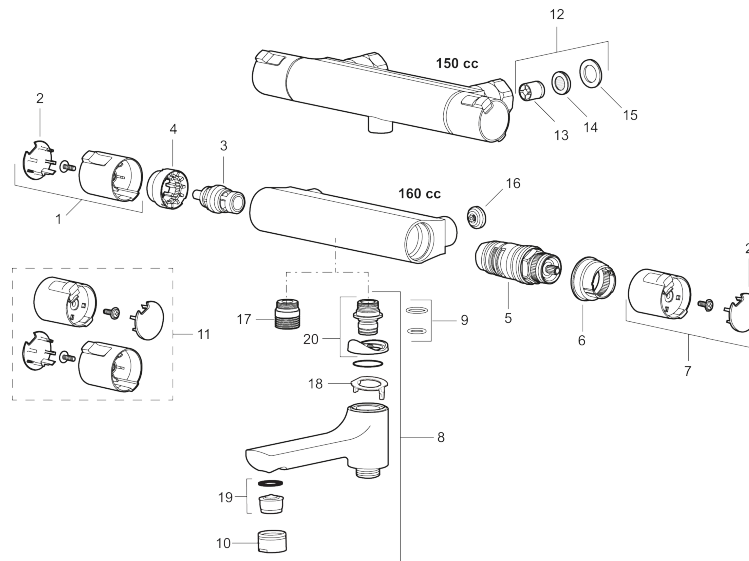

Article number: 240000

Description: Chrome, 160 c/c

- Swivel spout with built-in diverter
- Temperature handle with safety stop at 38°C and 42°C
- With Eco-function
- Approved non-return valves, EN-Standard EN1717
- Extra user-friendly grips, approved by the Rheumatism Association in Sweden

Uniqe characteristics

Backflow protection unit type 

PRODUCT DESCRIPTION

MORA CERA T4 bath mixer

A bathroom is a place for relaxation, pleasure and recharging your batteries. So fill it with enjoyment. Save energy effortlessly, protect against fluctuations in water temperature, take an extra long shower with a clear conscience. Mora Cera puts quality time in your bathroom in countless ways.

Article number: 240000

Sparepartlist

NO.	ART NO.	RSK	DESCRIPTION
1	409653.AA	8345188	On/off handle, complete, chrome, retail packed
2	409658.AA	8345190	End cover, chrome, retail packed
3	409354.AA	8345137	Ceramic headwork, retail packed
4	708079.AE		Eco, Stop ring, on/off
5	708764.AE	8345114	Thermostatic cartridge
6	209556.AE	8345184	Stop ring, temperature
7	409654.AA	8345189	Temperature handle, complete, chrome, retail packed
8	409656	8344876	Swivel spout, for conversion of shower mixer to bath/shower mixer, chrome
9	209519.AE	8938340	O-ring, for swivel spout
10	131415.AE	8281512	Housing M24 utv., 15 mm, chrome
11	409650.AA	8345187	On/off- and temperature handle, complete, chrome, retail packed
12	708338.AE		Non-return valve (2 pcs)
13	139465.AE	8186872	Non-return valve, with lock ring
14	708080.AE		Holder for filter, complete

NO.	ART NO.	RSK	DESCRIPTION
15	709339.AE	8938274	Gasket 24/15x2, 2 pcs
16	129380.AE	8345651	Non-return valve (2 pcs)
17	409659.AE	8187025	Shower connector M18x1xG1/2
18	129154.AE	8295332	Stop ring
19	139783.AE	8281546	Aerator inlet, 20–24 l/min at 300 kPa
20	209494.AE	8314141	Spout nipple incl cover ring