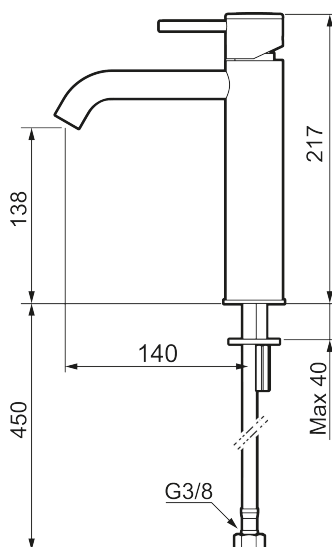

## MORA INXX II soft, medium basin mixer

INXX II basin mixers are available in three different heights, including medium which is suitable for larger basins. With its durable, trendy polished brass finish and essential design, the INXX II soft enhances the feeling of comfort, quality and elegance in your bathroom. The mixer has been tested and approved according to current building regulations and is energy-efficient, which means it reduces water and energy use without compromising on comfort. A push down-waste in a matching colour is available as an accessory.

Article number: 273011.60CA Flow 3 bar: 4.5 l/m

Description: Polished brass PVD

#### Unique characteristics

Backflow protection unit type

- Keramisk tätning
- Omställbar flödesbegränsning och temperaturspär
- Eco (energi- och vattenbesparande konstantflödesstrålsamlare, 5 l/min vid 2–6 bar)
- Flexibla anslutningsrör i metallomspunnen Soft PEX®
- Hålmått Ø34-37 mm