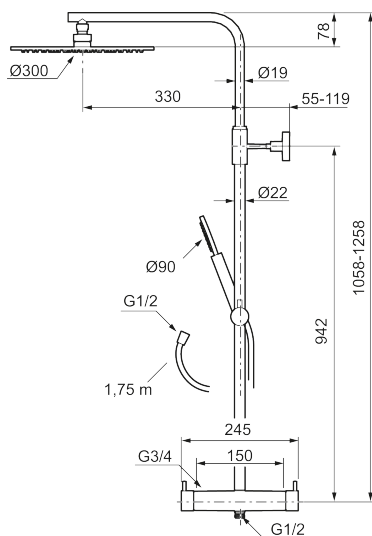

Article number: 271900.22 Flow 3 bar: 11.3 l/m

Description: Matte white, 150 c/c

Consist of:

**MORA INXX II thermostatic mixer:**

- Pressure balanced thermostatic mixer
- With reversible headwork
- Temperature handle with safety stop at 38°C
- With Eco-function
- Approved non-return valves, EN-Standard EN1717

**MORA INXX II Shower System:**

- Shower hose in metal, PVC- and BPA-free
- With Easy-Clean anti-limescale system
- Adjustable height
- Hand shower 7,5 l/min, shower head 11 l/min

PRODUCT DESCRIPTION

NO.	ART NO.	RSK	DESCRIPTION
11	S600186.62	8239633	Slider, brushed brass PVD