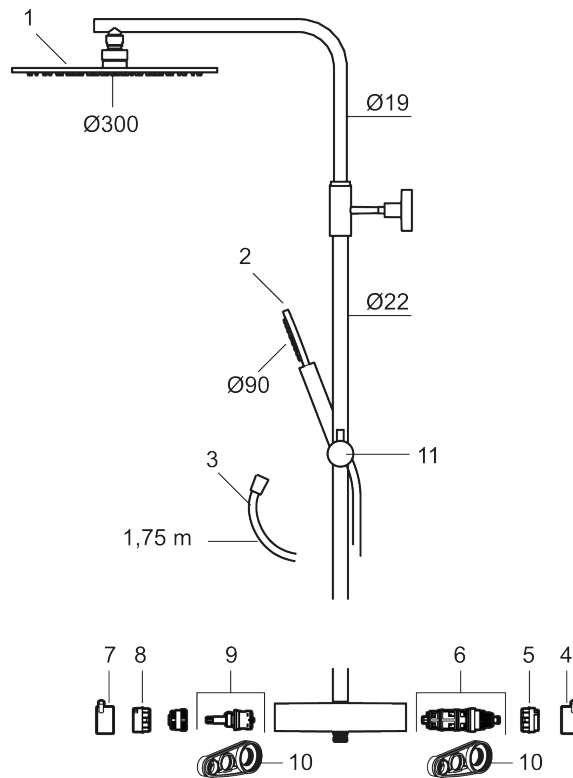

PRODUCT DESCRIPTION

MORA INXX II shower system kit

With its durable matt white finish the INXX II combines classic design with high performance, constant temperature, outstanding comfort and effective scald protection. The overhead shower has a large, slim shower head that looks great in bathrooms with a strong character and striking shapes, as well as in classic bathrooms designed for rest and relaxation. The mixer has been tested and approved according to current building regulations and is energy-efficient, which means it reduces water and energy use without compromising on comfort. The INXX II collection offers a world-class water experience.

About the collection

INXX II is an elegant, timeless collection in a palette of carefully selected colours. Offering a combination of high quality, sober design and outstanding comfort, this is the ultimate collection.

Article number: 271900.22

Sparepartlist

NO.	ART NO.	RSK	DESCRIPTION
1	130348	8237489	Shower head 300 mm, chrome
1	130348.12	8237490	Shower head 300 mm, matte black
1	130348.22	8237491	Shower head 300 mm, matte white