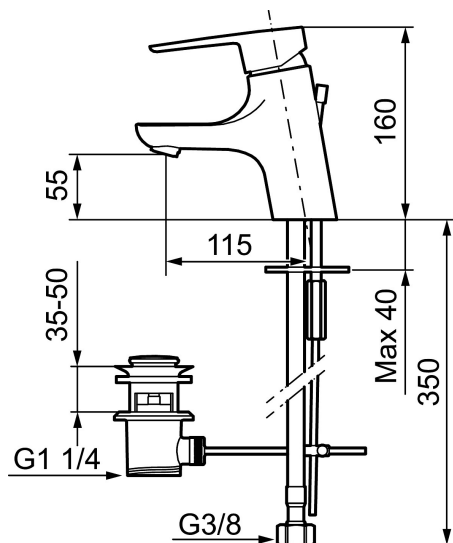

MORA CERA B5 basin mixer

A bathroom is a place for relaxation, pleasure and recharging your batteries. So fill it with enjoyment. Save energy effortlessly, protect against fluctuations in water temperature, take an extra long shower with a clear conscience. Mora Cera puts quality time in your bathroom in countless ways.

Article number: 243051.CA Flow 3 bar: 4.8 l/m

Description: Chrome

Unique characteristics

Backflow protection unit type

- With pop-up waste
- ESS (energy saving system)
- Ceramic cartridge with soft closing function
- Adjustable flow control and temperature limiter
- Eco (energy and water saving constant flow aerator, 5 l/min at 200–600 kPa)
- Soft PEX[®] hoses with 3/8" connecting nut (stainless steel braided)
- Approved by the Rheumatism Association in Sweden
- Hole diameter Ø33,5-37 mm