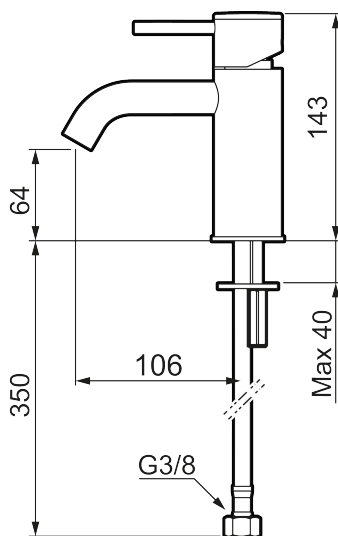

MORA INXX II soft, small basin mixer

INXX II basin mixers are available in three different heights, including small which is suitable for small basins. With its durable, trendy polished brass finish and essential design, the INXX II soft enhances the feeling of comfort, quality and elegance in your bathroom. The mixer has been tested and approved according to current building regulations and is energy-efficient, which means it reduces water and energy use without compromising on comfort. A push down-waste in a matching colour is available as an accessory.

Article number: 273001.60CA Flow 3 bar: 4.5 l/m

Description: Polished brass PVD

Unique characteristics

Backflow protection unit type 

- Ceramic cartridge
- Adjustable flow control and temperature limiter
- Soft PEX® hoses with 3/8" connecting nut (stainless steel braided)
- Hole diameter Ø34-37 mm