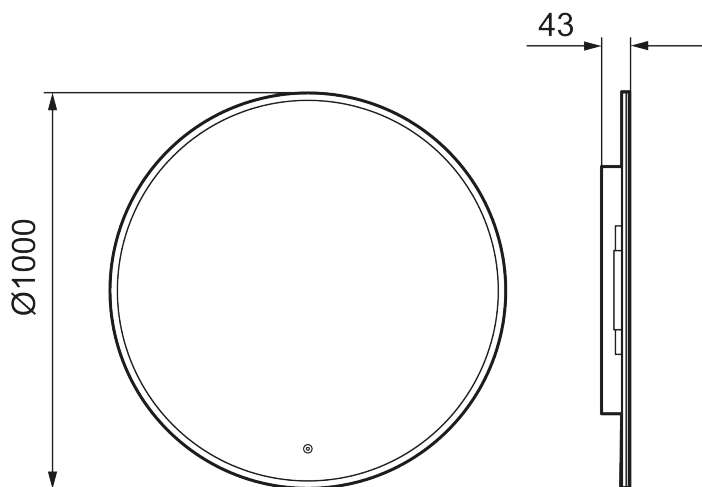

## MORA CARA I

Cara shares a similar design to our Solo I, with a touch-controlled LED frame behind white acrylic which surrounds the mirror. Cara's lighting can be adjusted in brightness and tone to enhance the atmosphere of your space. Its function can be further enhanced with the addition of built-in Bluetooth speakers for the ultimate in mood spaces.

### About the collection

Minimal design, with concealed LED framing and optional Bluetooth speaker system in a package that gives atmospheric a new meaning.

Article number: 953106

Description: Ø1000 mm

- Frame with lighting
- Energy efficient LED lighting
- Copper-free glass with safety film
- Steam free with heated demister pad
- Touch operated on/off
- Adjustable light temperature: 2 700–6 400 K
- IP 44 certified, third party CE certified
- Mounting distance from wall: 43 mm