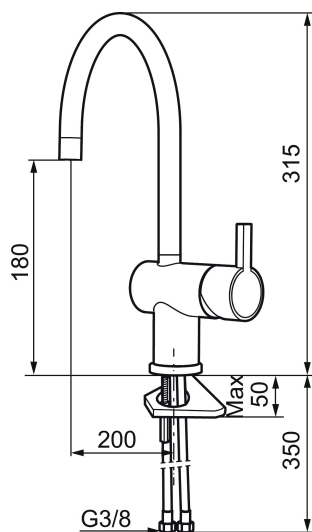

Article number: 707100.11 Flow 3 bar: 7.6 l/m

Description: Black PVD

Unique characteristics

Backflow protection unit type

- ESS (energy saving system)
- Ceramic cartridge
- Adjustable flow control and temperature limiter
- Eco (energy and water saving constant flow aerator, 7,6 l/min at 200–600 kPa)
- Soft PEX[®] hoses with 3/8" connecting nut (stainless steel braided)
- Swivel spout, limitation part for 60°, 120° or 360° included
- Hole diameter Ø32-35 mm

Article number: 707100.11

Sparepartlist

NO.	ART NO.	RSK	DESCRIPTION
1	209500.AE	8346901	Handle, chrome
1	209500.0011AE	8346917	Handle, chrome/black
2	409337	8346503	Care-handle, chrome
3	209501.AE	8346902	Cover nut, chrome
4	209493.AE	8345204	Ceramic cartridge, ESS
4	708301.AE	8345093	Ceramic cartridge
5	209506.AE	8346907	L-spout, complete, chrome
5	209506.0011AE	8326728	L-spout, complete, chrome/black
6	209502.AE	8346903	Aerator kit, L-spout, 7,6 l/min at 200–600 kPa, chrome
6	209502.0011AE	8346921	Aerator kit, L-spout, 7,6 l/min at 200–600 kPa, chrome/black
7	209508.AE	8346909	J-spout, complete, chrome
8	209507.AE	8346908	C-spout, complete, chrome
9	209503.AE	8346904	Aerator M18 int., 7,6 l/min at 200–600 kPa, chrome
10	209520.AE	8346910	Gasket kit, incl. o-rings, limitation part, screw and wrench
11	708779.AE		Fastening details, kitchen
12	209518.AE	8346911	Fastening details

NO.	ART NO.	RSK	DESCRIPTION
13	209562.AE		Locating ring, basin
14	209563.AE	8295335	Locating ring, kitchen
15	459013		Locking screw
16	409480.AE	8393983	Aerator M18 int., ball joint, 7–9 l/min at 300 kPa