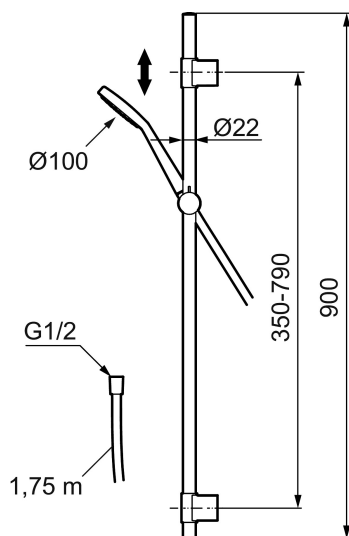

Unique characteristics