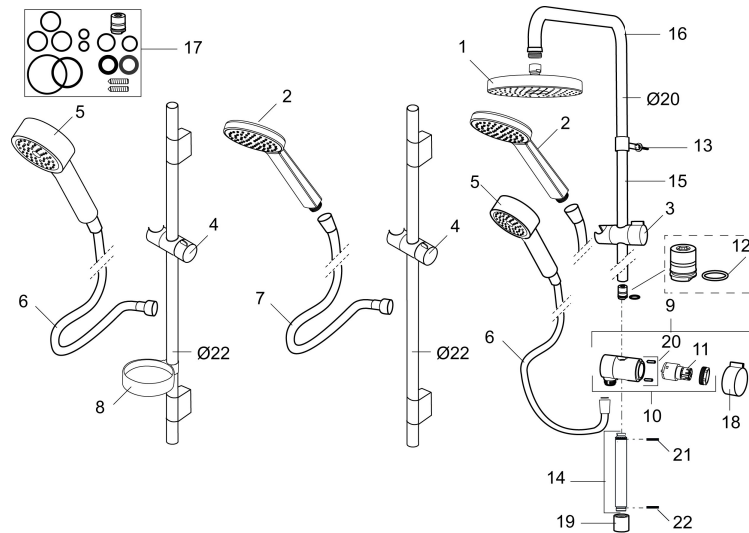

Article number: 130311

Description: Chrome

- Shower hose, PVC- and BPA-free
- With adjustable wall brackets for usage of existing screw holes
- With Easy-Clean anti-limescale system
- Flow limiter 12 l/min

Unique characteristics

PRODUCT DESCRIPTION

MORA MMIX S6 shower set

Mora MMIX combines elegance and ergonomic design with energy-efficiency. Soft geometric curves and a timeless style characterise the entire Mora MMIX range. The mixers were developed according to our unique EcoSafe™ concept focusing on low energy consumption and long-term environmental care.

Article number: 130311

Sparepartlist

NO.	ART NO.	RSK	DESCRIPTION
	139912.AE	8221715	Distrance ring Ø18, Ø20 and Ø22 mm, for soap dish 409416
1	209544	8180716	Shower head for S5, 180 mm
1	209545	8180717	Shower head for S6, 180 mm
2	130374	8275308	Hand shower for S6
3	409418.AE	8284740	Slider
4	130363.AE	8762730	Slider
5	130361	8199196	Hand shower
6	139835.AE	8199159	Shower hose in metal, 1750 mm
7	130365.AE	8251937	Shower hose (silver) 1750 mm
8	409416	8185645	Soap dish
9	409422	8541659	Diverter, complete
10	409430.AE	8541683	Diverter
11	409417.AA	8541628	Cartridge for diverter
12	639173.AE	8295314	Gasket (2 pcs)
13	139906.AE	8180378	Clip for shower bar 20 mm

NO.	ART NO.	RSK	DESCRIPTION
14	209549.AE	8180946	Connecting pipe
15	209548.AE	8180944	Lower bar
16	209550.AE	8180947	Upper bar for S5
17	409425.AE	8346925	Spare bag for Mora Shower System
18	409443.AE	8295326	Handle for diverter
19	209291.AE	8295321	Transition nipple G1/2 - M18x1
20	139812.AE	8295323	Stop screw M5x20
21	309246.AE	8295312	O-ring (13,1 x 1,6)
22	609029.AE	8295315	O-ring (16,1 x 1,6)