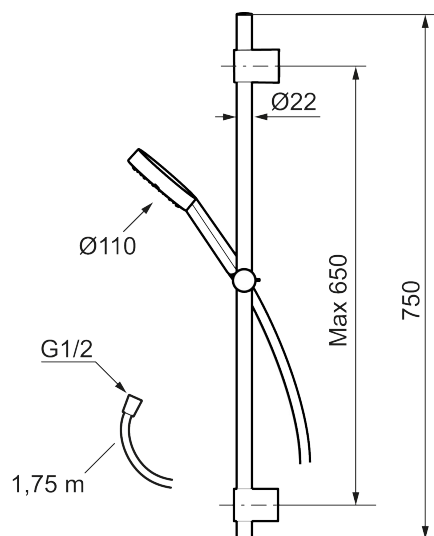

## MMIX II shower set

The MMIX II shower set features an updated design for its hand shower unit. The chrome shower showcases all of Mora's signature attention to detail and focus on quality.

**Article number:** 331300 **Flow 3 bar:** 6.9 l/m

**Description:** Chrome

- Shower hose in metal, PVC- and BPA-free
- With adjustable wall brackets for usage of existing screw holes
- With Easy-Clean anti-limescale system
- Lead Free material

### Unique characteristics

PRODUCT DESCRIPTION

MMIX II shower set

The MMIX II shower set features an updated design for its hand shower unit. The chrome shower showcases all of Mora's signature attention to detail and focus on quality.

Article number: 331300

Sparepartlist

NO.	ART NO.	RSK	DESCRIPTION
1	S600195	8233058	Hand shower
2	S600109	8252036	Shower hose, chrome
3	S600246	8239619	Slider, chrome
4	S600266		Wall bracket, chrome, 2 pcs