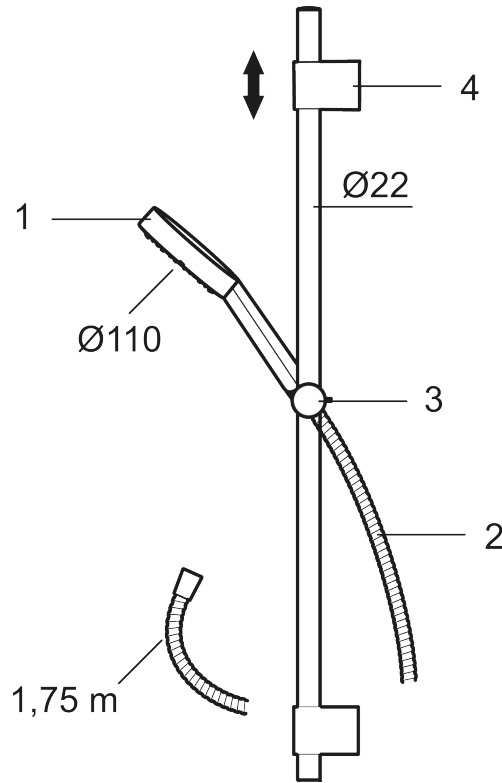

## MMIX II shower set

The MMIX II shower set features an updated design for its hand shower unit. The chrome shower showcases all of Mora's signature attention to detail and focus on quality.

**Article number:** 331300 **Flow 3 bar:** 6.9 l/m

**Description:** Chrome

- Shower hose in metal, PVC- and BPA-free
- With adjustable wall brackets for usage of existing screw holes
- With Easy-Clean anti-limescale system
- Lead Free material

### Unique characteristics

PRODUCT DESCRIPTION

MMIX II shower set

The MMIX II shower set features an updated design for its hand shower unit. The chrome shower showcases all of Mora's signature attention to detail and focus on quality.

Article number: 331300

Sparepartlist

NO.	ART NO.	RSK	DESCRIPTION
1	S600195	8233058	Hand shower
2	S600109	8252036	Shower hose, chrome
3	S600246	8239619	Slider, chrome
4	S600266		Wall bracket, chrome, 2 pcs