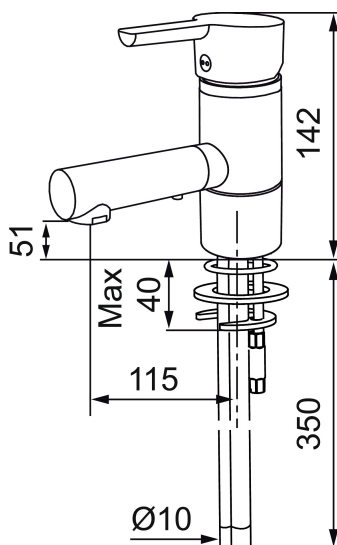

MORA MMIX B6 basin mixer

Mora MMIX combines elegance and ergonomic design with energy-efficiency. Soft geometric curves and a timeless style characterise the entire Mora MMIX range. The mixers were developed according to our unique EcoSafe™ concept focusing on low energy consumption and long-term environmental care.

Article number: 733080.TT Flow 3 bar: 7.4 l/m

Description: Chrome, with Turbo-Jet function

Unique characteristics

Backflow protection unit type

- ESS (energy saving system)
- Ceramic cartridge with soft closing function
- Adjustable flow control and temperature limiter
- Soft PEX® hoses with 3/8" connecting nut (stainless steel braided)
- Swivel spout 110°
- Approved by the Rheumatism Association in Sweden
- Lead Free material
- Hole diameter Ø33,5-37 mm