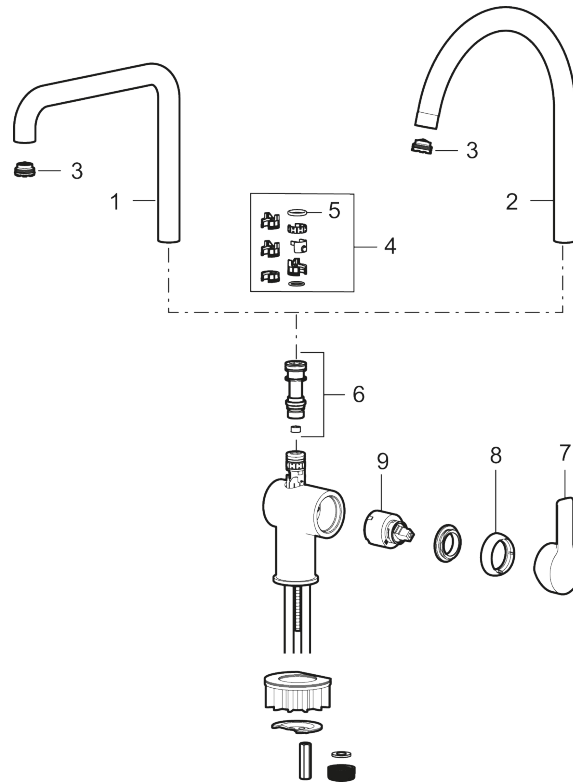

Article number: 344101 Flow 3 bar: 6.0 l/m

Description: Chrome

- Adjustable flow control and temperature limiter
- Swivel spout, limitation part for 60°, 85°, 110° or 360° included
- Soft PEX® hoses with 3/8" connecting nut (stainless steel braided)
- Lead Free material
- Hole diameter Ø34-37 mm

Article number: 344101

Sparepartlist

NO.	ART NO.	RSK	DESCRIPTION
1	409713.AE	8441034	Swivel spout, chrome
1	409713.12AE	8441035	Swivel spout, matte black
2	409712.AE	8441027	Swivel spout, chrome
2	409712.12AE	8441028	Swivel spout, matte black
3	S600230		Aerator M21,5 ext., Z
4	209565.AE		Limitation segment
5	708843.AE	8295357	O-ring (15,54 x 2,62), 2 pcs
6	S600231		Spout nipple, complete
7	S600243	8387197	
7	S600243.12	8387198	
8	S600240	8397022	
8	S600240.12	8397023	

NO.	ART NO.	RSK	DESCRIPTION
9	708301.AE	8345093	Ceramic cartridge