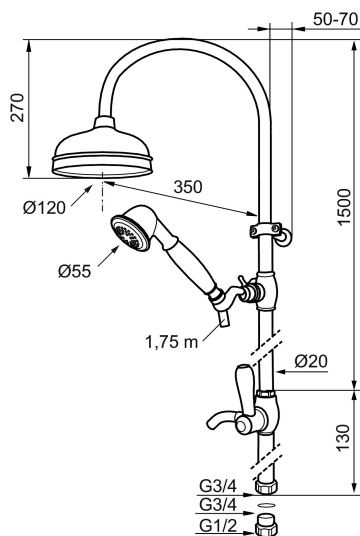

MORA CLASSIC family

Mora Classic is an exclusive range of taps with solid, rounded lines that embrace the design ideals of the past. Mora Classic Family gives you a fabulous fusion of modern technology and classic, timeless design. You get the combined advantages of an overhead shower and a hand shower and a design that brings beauty and harmony to your whole bathroom interior.

Article number: 130265.0065

Description: Chrome/gold, conn. 3/4"

- Incl. hand shower and diverter
- Shower hose in metal, PVC- and BPA-free
- Shower bar can be shortened if required
- Connection with 3/4" swivel nuts

Unique characteristics