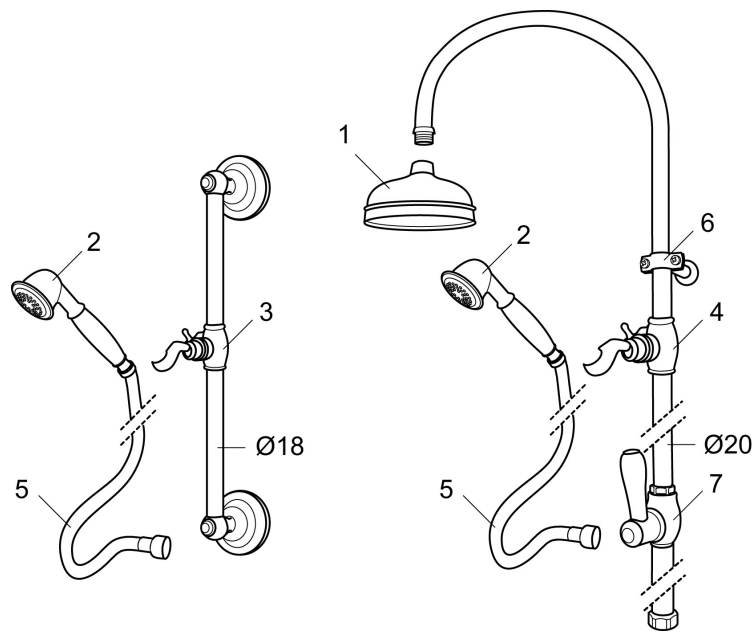

Article number: 130265.0065

Description: Chrome/gold, conn. 3/4"

- Incl. hand shower and diverter
- Shower hose in metal, PVC- and BPA-free
- Shower bar can be shortened if required
- Connection with 3/4" swivel nuts

Unique characteristics

PRODUCT DESCRIPTION

MORA CLASSIC family

Mora Classic is an exclusive range of taps with solid, rounded lines that embrace the design ideals of the past. Mora Classic Family gives you a fabulous fusion of modern technology and classic, timeless design. You get the combined advantages of an overhead shower and a hand shower and a design that brings beauty and harmony to your whole bathroom interior.

Article number: 130265.0065

Sparepartlist

NO.	ART NO.	RSK	DESCRIPTION
1	131183	8180699	Shower head 120 mm
2	130802.AE	8198066	Handshower
3	139830.ae		Slider 18 mm, chrome
4	139749.AE		Slider 20 mm, chrome
4	139749.0065AE		Slider 20 mm, chrome/gold
5	S600310	8239707	Shower hose in metal, 1750 mm
6	130550.AE	8180374	Clip for shower bar
7	139761	8541681	Diverter, complete, chrome
7	139761.0065	8541682	Diverter, complete, chrome/gold