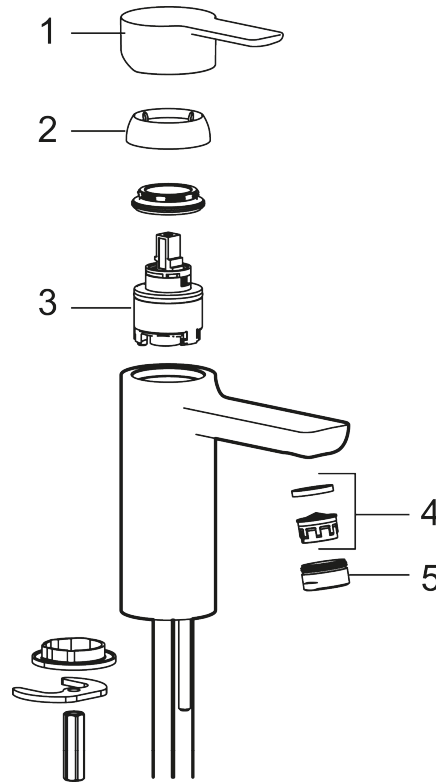

Article number: 343001.12 **Flow 3 bar:** 4.5 l/m

Description: Matte black

- ESS (energy saving system)
- Adjustable flow control and temperature limiter
- Soft PEX® hoses with 3/8" connecting nut (stainless steel braided)
- Lead Free material
- Hole diameter Ø34-37 mm

Unique characteristics

Backflow protection unit type **AA**

PRODUCT DESCRIPTION

LYNX basin mixer

A basin mixer with a sculptural, timeless look in clean chrome or matte black. Flattened elements blend with soft curves for a dramatic profile. The mixer enjoys our leading sustainable functionality.

Article number: 343001.12

Sparepartlist

NO.	ART NO.	RSK	DESCRIPTION
1	S600239	8387192	
1	S600239.12	8387193	
2	S600240	8397022	
2	S600240.12	8397023	
3	S600242	8387196	
4	132205.AE	8281441	Aerator insert, 5 l/min at 200–600 kPa
4	S600072	8281671	Aerator insert, 3 l/min at 200–600 kPa
4	S600226	8280024	Aerator insert, 1,7 l/min at 200–600 kPa
5	S600156	8280014	Housing M24 ext., 13 mm, chrome