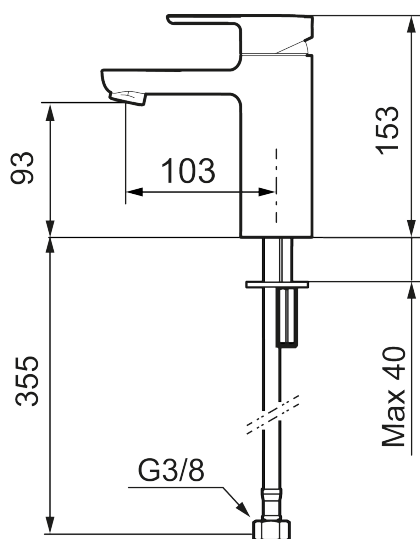

Unique characteristics

Backflow protection unit type **AA**